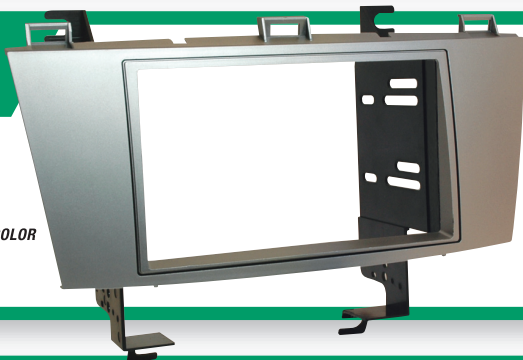

## TA2087B

Toyota Solara ISO Double DIN Installation Kit. Fits vehicles 2004-up.  
Color matched: Silver

2004-up

Toyota Solara

FACTORY MATCHED COLOR

TA07SR  
2004-up Toyota  
Stereo  
Replacement  
Interface.