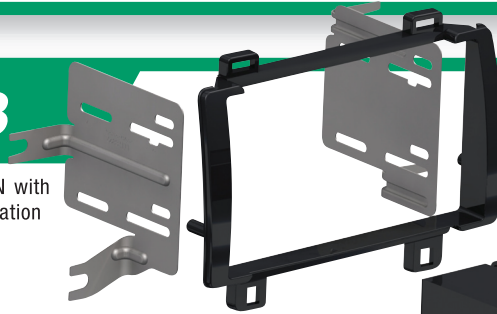

TA2102B

Toyota Matrix/Pontiac Vibe DIN with pocket and Double-DIN Installation Kit. Fits vehicles 2009-up.

2009-up
Toyota Matrix
Pontiac Vibe

TA07SR
2004-up Toyota
Stereo
Replacement
Interface.

TA02B
1987-up
Toyota
Harness.

TA2103B

Toyota Prius DIN with pocket and Double-DIN Installation Kit. Fits vehicles 2004-09. Includes Aux Input and A/C Retention Harness.

2004-09
Toyota Prius