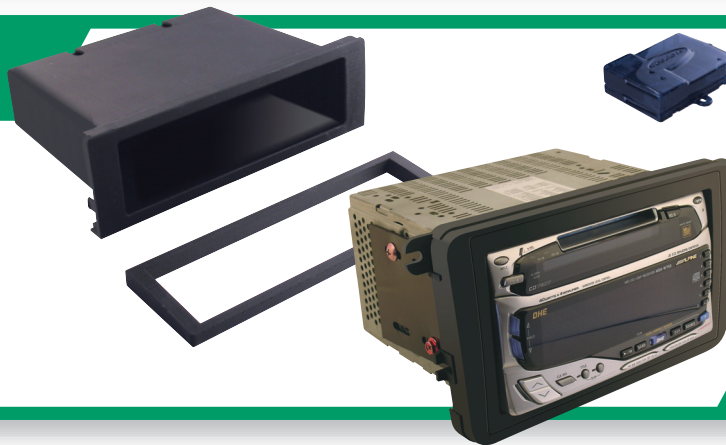

VW03B
2002-up
Volkswagen
and BMW
Harness.

VW2317B

Volkswagen Jetta/Passat ISO DIN w/Pocket or ISO Double DIN Installation Kit. Fits vehicles 2006-up.

2006-up
Volkswagen
Jetta/Passat/Rabbit/GTI

TA07SR
2004-up
Toyota Stereo
Replacement
Interface.

VW2340B

Volkswagen Touareg Pocket Installation Kit. Fits vehicles 2003-up.

2003-up
Volkswagen Touareg