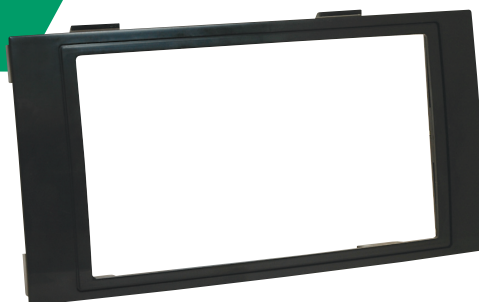

800.621.3695 ext 3

tech support

800.350.0687

fax orders