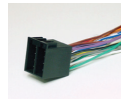

Installation Kits

VOLKSWAGEN

VW2315B

Volkswagen Beetle Installation Kit. Fits vehicles 1998-up. Accommodates flip down face.

1998-up
Volkswagen Beetle

VW01B
1986-up
Volkswagen
Harness.