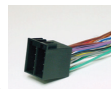

VW2310B

In-dash DIN radio
installation kit. Fits
vehicles 1998-up.

1998-up
Volkswagen Beetle

VW01B
1986-up
Volkswagen
Harness.