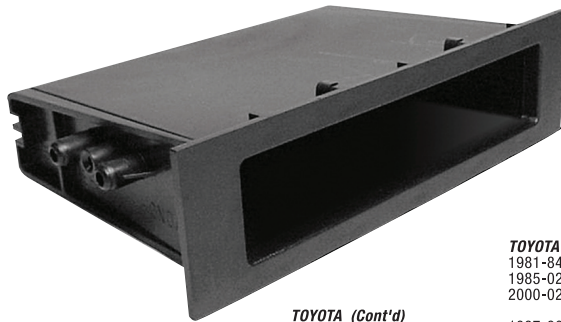

TA2154B

Lexus/Toyota
Replacement Pocket.

1998-99 Chevrolet
1989-92 Geo
1996-97 Lexus
1978-up Toyota

GM03B
1994-up
GM
Harness.

TA01B
1982-86
Toyota
Harness.

TA02B
1987-up
Toyota
Harness.

CHEVROLET
1998-99 PRIZM

LEXUS
1996-97 LX450

TOYOTA
1984-00 4 RUNNER
1995-99 AVALON

TOYOTA (Cont'd)
1983-01 CAMRY
1982-85 CELICA
1994-99 CELICA GT
1978-81 CELICA GT/ST
1984-00 COROLLA
1987-88 COROLLA FX16
1988-92 COROLLA
SR5 COUPE
COROLLA
SR5/GTS

TOYOTA (Cont'd)
1981-84 CRESSIDA
1985-02 LAND CRUISER
2000-02 LAND CRUISER
(amplified)
1987-90 MR2
1992-95 PASEO

1984-85 PICKUP
1991-97 PREVIA
1996-00 RAV4
2001-02 SEQUOIA
2001-02 SEQUOIA
(non-
amplified)

TOYOTA (Cont'd)
1998-02 SIENNA
1998-02 SOLARA
1986-93 SUPRA
1993-98 T100
1995-02 TACOMA
1983-86 TERCEL
1983-87 TERCEL
4WD WAGON
2000-02 TUNDRA
1984-86 VAN