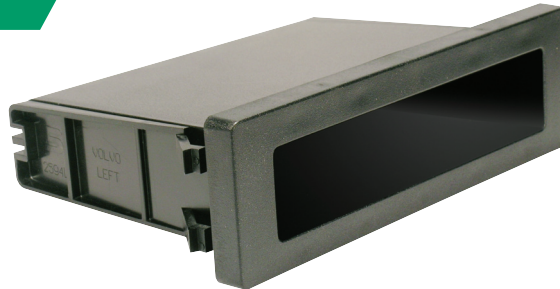

VO2158B

Volvo Replacement Pocket Kit. Fits vehicles 2000-04.

2000-04
Volvo S40

VO01B
1989-up
Volvo
Harness.

VO31319B

Volvo Application Specific Kit. Fits 240 Series Lower Console Location vehicles 1983-92.

1983-92
Volvo