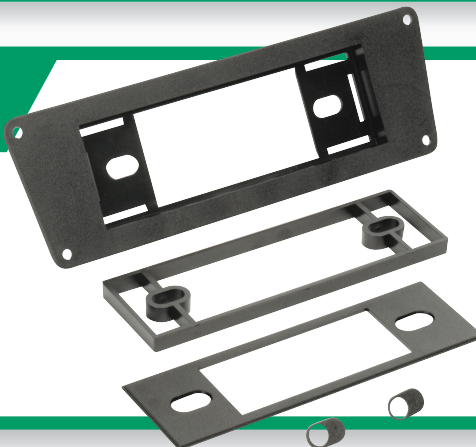

VO00B
1981-up
Volvo
Harness.

VO01B
1989-up
Volvo
Harness.

VOLVO

800.363.4490 ext 1

www.scosche.com

sales hot line

SCOSCHE