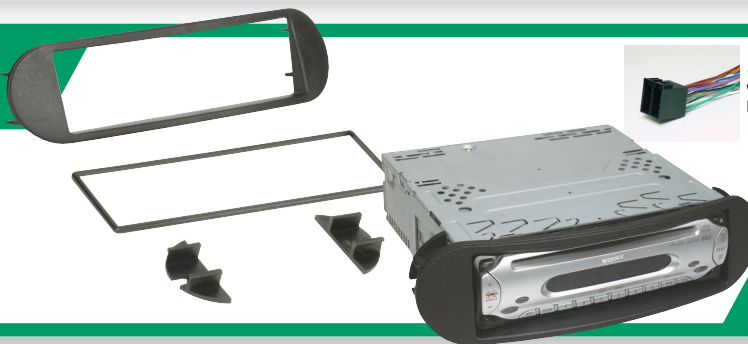

## VW2310B

In-dash DIN radio  
installation kit. Fits  
vehicles 1998-up.

1998-up  
Volkswagen Beetle

VW01B  
1986-up  
Volkswagen  
Harness.

VWAB  
Volkswagen  
Antenna  
Adaptor.

VOLKSWAGEN

800.363.4490 ext 1