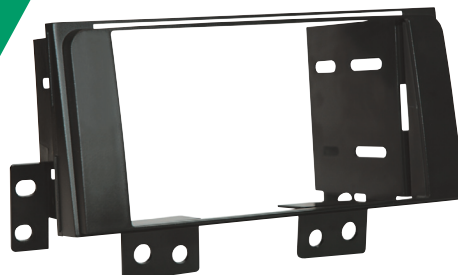

2003-08
Toyota Corolla

TA02B
1987-up
Toyota
Harness.

TA2079B

Toyota 4 Runner RDS radio replacement ISO Double DIN Installation Kit. Fits vehicles 2003-up.

2003-up
Toyota 4 Runner

TA07SR
2004-up Toyota
Stereo Replacement
Interface.