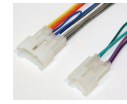

www.scosche.com

SCOSCHE®

Installation Kits

TOYOTA

TA2074B

Toyota FJ Cruiser ISO-DIN Installation Kit with pocket. Fits vehicles 2007-up.

2007-up
Toyota FJ Cruiser

TA07SR
2004-up Toyota
Stereo Replacement
Interface.