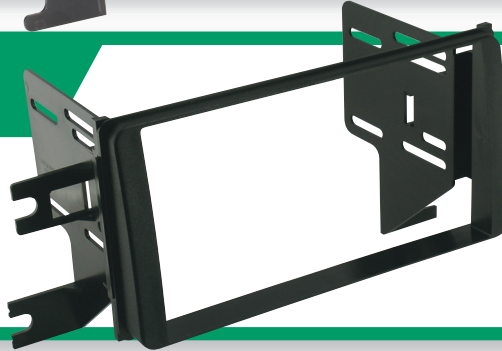

TA07SR
2004-up Toyota
Stereo Replacement
Interface.

TA02B
1987-up
Toyota
Harness.

TA2077B

Toyota Yaris ISO-DIN Installation Kit with pocket. Fits vehicles 2007-up, with standard radio, 3-door and 4-door models.

2007-up
Toyota Yaris