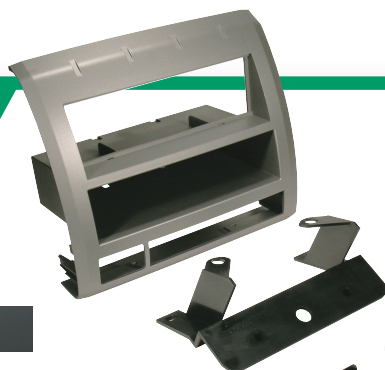

Installation Kits

TOYOTA

TA2052B

Toyota Tacoma DIN Pocket Kit.
Fits vehicles 2005-up.
Color Matched: Silver.

2005-up
Toyota Tacoma

TA07SR
2004-up Toyota
Stereo Replacement
Interface.

FACTORY MATCH COLOR

TA02B
1987-up
Toyota
Harness.

PART NO.	DESCRIPTION	UPC
TA2052B	TOYOTA TACOMA KIT, SILVER	033991-01110-6
TA2052BLKB	TOYOTA TACOMA KIT, BLACK	033991-01150-2

TA2053B

Toyota Tacoma Double ISO-DIN Kit.
Fits vehicles 2005-up.
Color Matched: Silver and
Light Silver.

2005-up
Toyota Tacoma