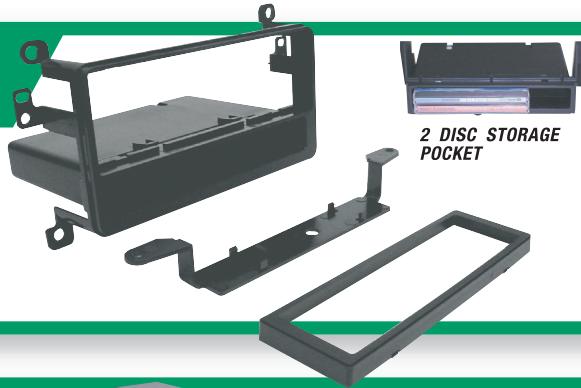

Installation Kits

TOYOTA

TA2047B

Toyota Rav 4/MR2 Spyder Kit.
2 CD storage pocket. Fits
vehicles 2001-05.

2001-05
Toyota MR2 Spyder/RAV 4

2 DISC STORAGE
POCKET