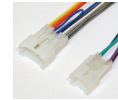

2 DISC STORAGE
POCKET

TA02B
1987-up
Toyota
Harness.