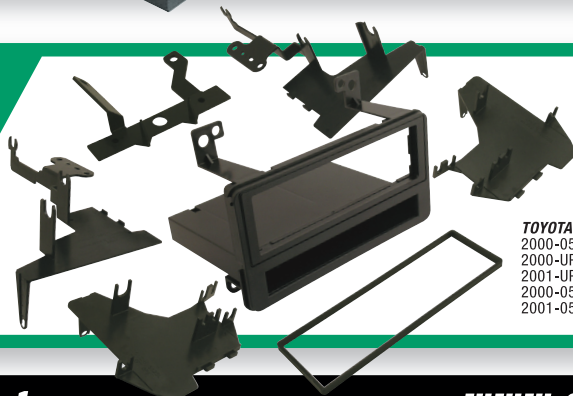

TOYOTA
2000-05 CELICA
2000-UP ECHO
2001-UP HIGHLANDER
2000-05 MR2 SPYDER
2001-05 RAV4

0 3 3 9 9 1 0 0 2 9 2 0

800.363.4490 ext 1

sales hot line

www.scosche.com

SCOSCHE®