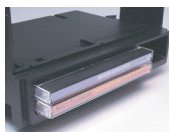

2003-up Toyota 4-Runner
2005-08 Toyota Matrix

TA02B
1987-up Toyota Harness.

TA03B
2000-up Toyota Amplifier Harness. (Non-JBL)

0 3 3 9 9 1 9 9 7 3 9 4

TA2045B

Toyota Echo/Celica Kit. Fits vehicles 2000-05.

2000-05
Toyota Echo/Celica