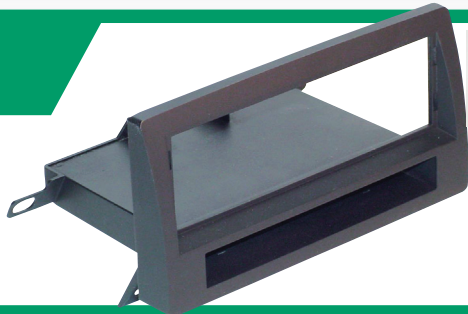

TA1468B

Toyota Camry DIN with Pocket. Fits vehicles 2002-06.

2002-06
Toyota Camry

TA02B
1987-up
Toyota
Harness.

TA03B
2000-up
Toyota
Amplifier
Harness.
(Non-JBL)