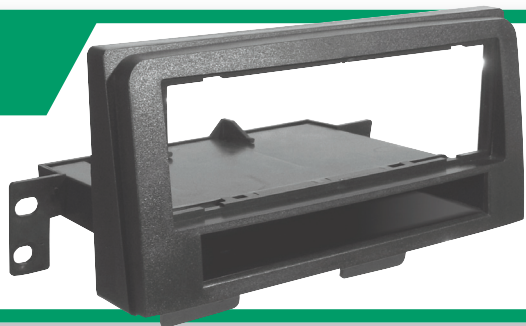

Installation Kits

TOYOTA

TA2042B

Toyota 4-Runner Kit with Pocket for vehicles with RDS radios . Fits vehicles 2003-up.

2003-up
Toyota 4-Runner

0 3 3 9 9 1 0 0 2 7 0 8

TA2043B

Toyota Sequoia/Tundra Pocket Installation Kit. Fits vehicles 2003-up.

2003-up
Toyota Sequoia/Tundra