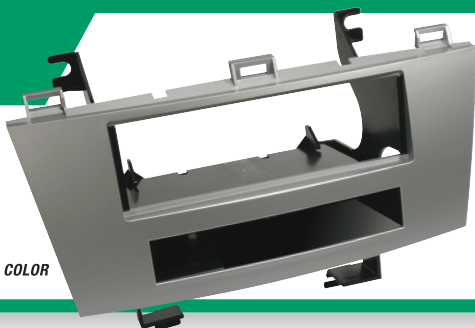

TA01B
1982-86
Toyota
Harness.

TA02B
1987-up
Toyota
Harness.

TA2041B

Toyota Solara Kit with Pocket. Fits 2004-up. Factory Color Matched: Silver or Black.

2004-up
Toyota Solara FACTORY MATCH COLOR

TA02B
1987-up
Toyota
Harness.

TA07SR
2004-up
Toyota
Stereo
Replacement
Interface.

SILVER BLACK

| PART NO. | DESCRIPTION | UPC |
|------------|---------------------------|----------------|
| TA2041B | TOYOTA SOLARA KIT, SILVER | 033991-00324-8 |
| TA2041BLKB | TOYOTA SOLARA KIT, BLACK | 033991-00815-1 |