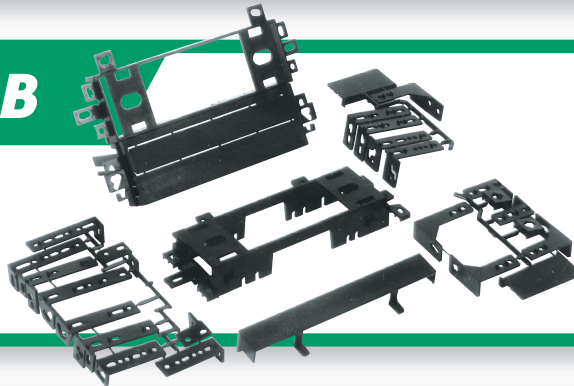

TA02B
1987-up
Toyota
Harness.

TA1467B

Toyota Camry ISO DIN with Pocket/Double ISO DIN. Fits 2002-06 vehicles.

2002-06
Toyota Camry

TA02B
1987-up
Toyota
Harness.

TA03B
2000-up
Toyota
Amplifier
Harness.
(Non-JBL)

TA1468B

Toyota Camry DIN with Pocket. Fits vehicles 2002-06.

2002-06
Toyota Camry

TA02B
1987-up
Toyota
Harness.

TA03B
2000-up
Toyota
Amplifier
Harness.
(Non-JBL)

TA2040B

Toyota Multi-Purpose Kit. Fits 15 model vehicles 1983-95.

1983-95
Toyota

TOYOTA
1987-91 CAMRY
1990-93 CELICA
1986-89 COROLLA, GT, GTS
1988-92 COROLLA SEDAN
(CONSOLE LOCATION)
1988-92 COROLLA SEDAN
(UPPER DASH)
1988-92 COROLLA SR5 COUPE
1985-88 CRESSIDA
1987-95 MR-2
1992-95 PICKUP (ALT. DASH)
1989-95 PICKUP (RADIO WITH
POCKET)
1989-95 PICKUP (RADIO ONLY)