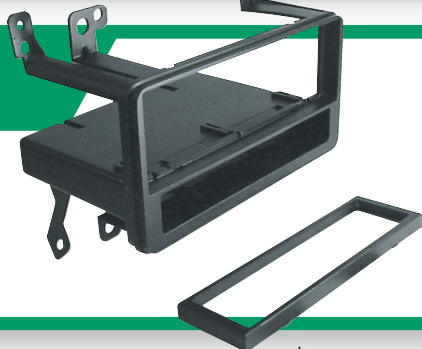

2003-up Toyota 4-Runner
2005-08 Toyota Matrix

TA02B
1987-up Toyota Harness.

TA03B
2000-up Toyota Amplifier Harness. (Non-JBL)

0 3 3 9 9 1 9 9 7 3 9 4

TA2045B

Toyota Echo/Celica Kit. Fits vehicles 2000-05.

2000-05
Toyota Echo/Celica