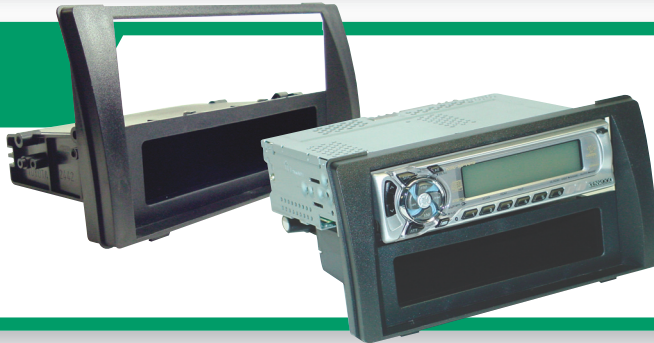

Installation Kits

TOYOTA

TA1465B

Scion/Toyota Double DIN Installation Kit. Fits vehicles 2000-up.

2000-up
Scion
Toyota

SCION
2003-UP xA
2003-UP xB
2008-UP xB
2008-UP xD

TOYOTA
2000-UP CELICA
2000-UP ECHO
2003-06 HIGHLANDER
2003-06 MATRIX w/FAC NAV
2000-UP MR2 SPYDER
2001-05 RAV4
2003-07 SEQUOIA
2003-06 TUNDRA

TA02B
1987-up
Toyota
Harness.

TA1467B

Toyota Camry ISO DIN with Pocket/Double ISO DIN. Fits 2002-06 vehicles.

2002-06
Toyota Camry

TA02B
1987-up
Toyota
Harness.

TA03B
2000-up
Toyota
Amplifier
Harness.
(Non-JBL)