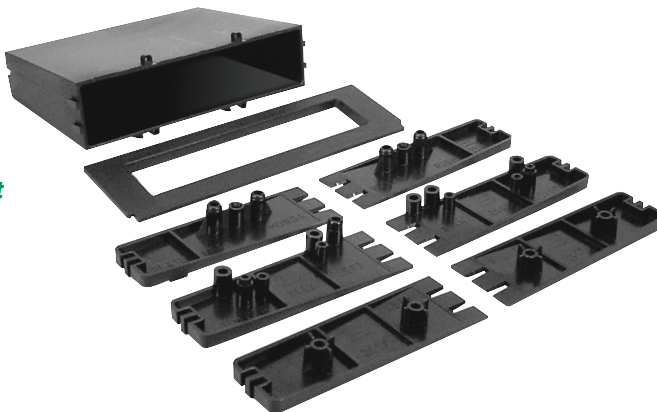

TN2150B

Toyota/Geo/Nissan/Infiniti/Lexus/
Honda Radio Replacement Pocket
Kit. Fits select Geo model vehicles
1982-up.

1982-up
Chevrolet
Geo
Honda
Infiniti
Lexus
Nissan
Toyota