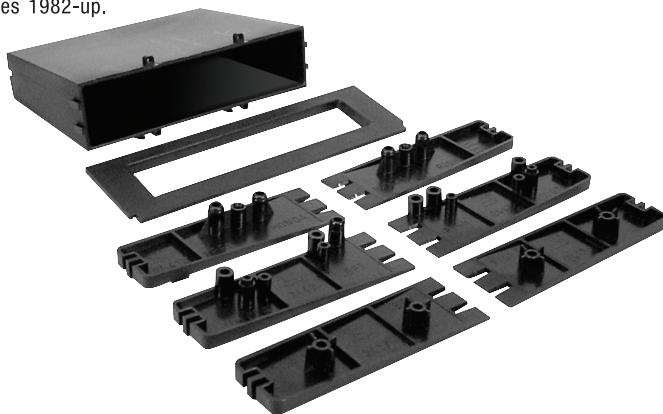

Installation Kits

NISSAN

TN2150B

Toyota/Geo/Nissan/Infiniti/Lexus/
Honda Radio Replacement Pocket Kit. Fits select
Geo model vehicles 1982-up.

1982-up
Chevrolet,
Geo,
Honda,
Infiniti,
Lexus,
Nissan,
Toyota

NNO3B
1995-up
Nissan
Harness.

TA01B
1982-86
Toyota
Harness.

CHEVROLET
1998-01 METRO
1998-99 PRIZM
1998-01 TRACKER

GEO
1995-97 METRO
1996-97 TRACKER

HONDA
1998-02 ACCORD EX
1999-00 CIVIC

INFINITI
1991-01 G20
1996-99 I30
1990-93 M30
1997-01 Q45
1997-02 QX4