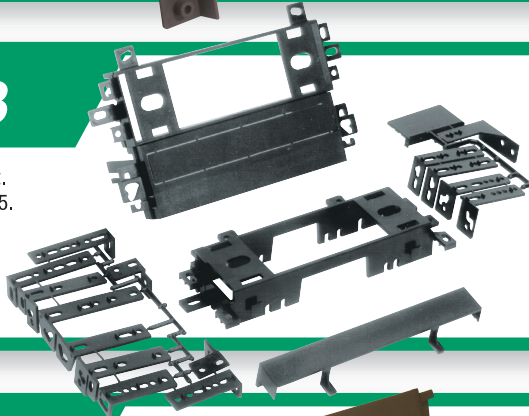

GO2050B

Universal Mini Multi-Purpose Kit. Fits select Geo Vehicles 1989-95.

1989-95
Geo
Suzuki

IM01B
1990 & Up
Universal
Import
Harness

SI02B
1989-95
Suzuki
Harness.

Geo
1992-94 METRO
1989-92 PRIZM
1992-95 TRACKER

SUZUKI
1992-95 SIDEKICK
1992-94 SWIFT

SI2227TB

Suzuki Grand Vitara ISO Double DIN w/Pocket Installation Kit. Fits Vehicles 2006-up. Color: Tan

2006-up
Suzuki Grand Vitara