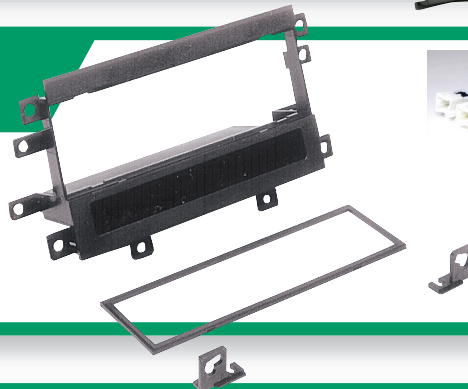

GN2200B

Geo/Nissan/Suzuki Kit. Fits select model vehicles 1992-up.

1992-up Geo

Nissan

Suzuki

NN03B
1995-up
Nissan
Harness.

TA02B
1987-up
Toyota
Harness.

SI2221B

Suzuki Verona / Forenza / Reno, Chevy Aveo ISO DIN w/Pocket Installation Kit. Fits Vehicles 2004-08.

2004-08

Suzuki Verona; Forenza, Reno
Chevrolet Aveo