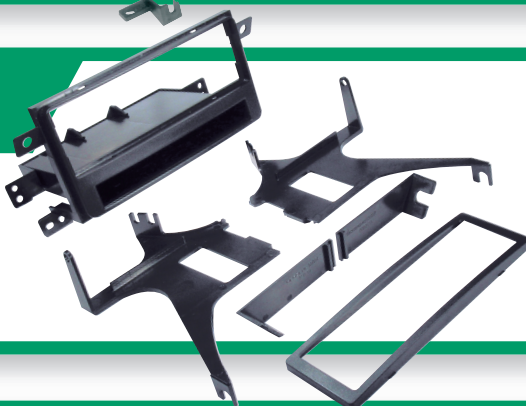

NISSAN
1993-97 ALTIMA
1996-00 PATHFINDER
1995-02 SENTRA
1995-02 200SX

SUZUKI
1992-94 SWIFT

TOYOTA
1993-97 COROLLA

NNO3B
1995-up
Nissan
Harness.

IM01B
1990 & Up
Universal
Import
Harness

0 3 3 9 9 1 1 2 1 0 0 3

SCN2056B

Scion xA, xB, and tC Pocket
Installation Kit. Fits all Scions.

2004-07 Scion
xA, xB
2005-up Scion tC

TA02B
1987-up
Toyota
Harness.

0 3 3 9 9 1 0 0 0 9 8 8

SCN2057B

Scion xB and xD Pocket
Installation Kit. Fits vehicles
2008-up.