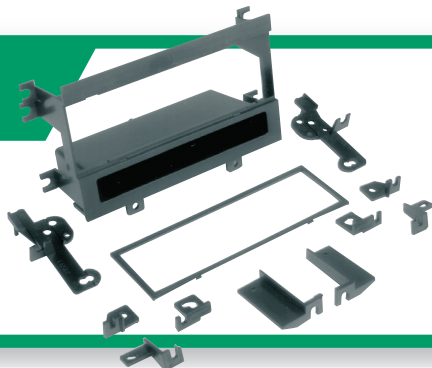

tech support

800.350.0687

fax orders

Installation Kits

SUZUKI

TGN2100B

Toyota/Geo/Nissan Mini Multi-Purpose Rack Kit. Fits select Geo vehicles 1992-up.

1992-up
Geo, Infiniti, Nissan
Suzuki, Toyota