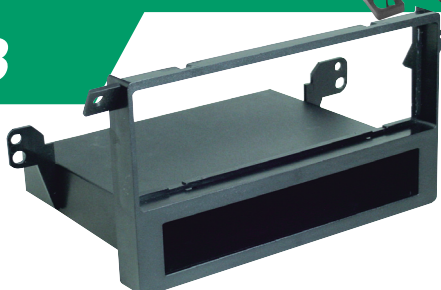

GM05B
2000 & Up Chevrolet Metro/Tracker/Prizm/Venture speaker harness.

MDA-1B
Micro/Delco Antenna Adaptor.

POCKET **RECESS DIN**
ISO **SPECIFIC KIT**