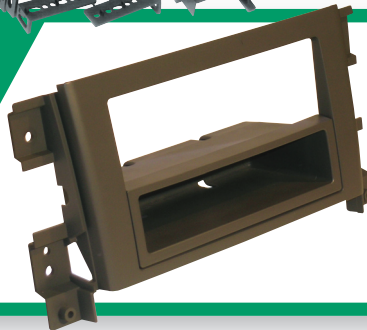

SI03B
1996 & Up
Suzuki
Harness.

FACTORY MATCH COLOR