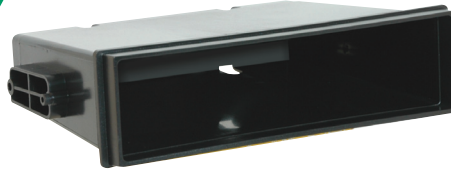

800.350.0687

tech support

fax orders

Installation Kits

SUBARU

SU2026B

Subaru Pocket Installation Kit. Fits select model vehicles 2002-07.

2002-07

Subaru Impreza/Forester

SU03B
1993-up
Subaru
Harness.

SU2027B

Subaru Impreza/Forester ISO DIN with pocket and ISO Double DIN Installation Kit. Fits vehicles 2008-up.

2008-up

Subaru Impreza/Forester

NN04B
2007-up
Nissan
Harness.