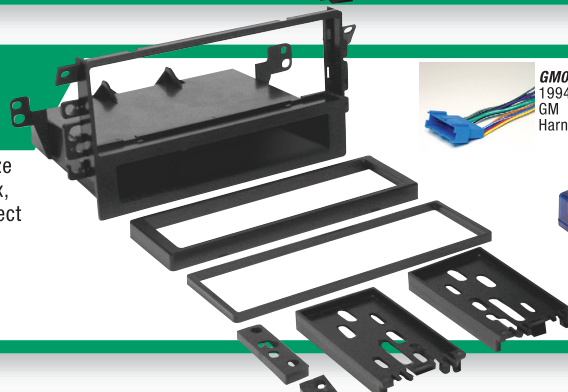

GMT2049B

General Motors vehicles with oversize radio/M3000, including Toyota Matrix, Pontiac Vibe Installation Kit. Fits select vehicles 1994-up.

1992-up General Motors
2002-up Pontiac Vibe
2002-04 Toyota Matrix

GM03B
1994-up GM Harness.

GM06B
2000 & Up Chevrolet Impala/Cavalier/Monte Carlo radio T-harness

MDA-1B
Micro/Delco Antenna Adaptor.

ISO **MULTI BKTTB** **POCKET** **RECESS DIN**

GM09SR
2000-up GM Radio replacement Interface with Warning Chime feature.

PT2049B

2002-up Pontiac Vibe/2002-04 Toyota Matrix pocket kit.

2002-up Pontiac Vibe
2002-04 Toyota Matrix