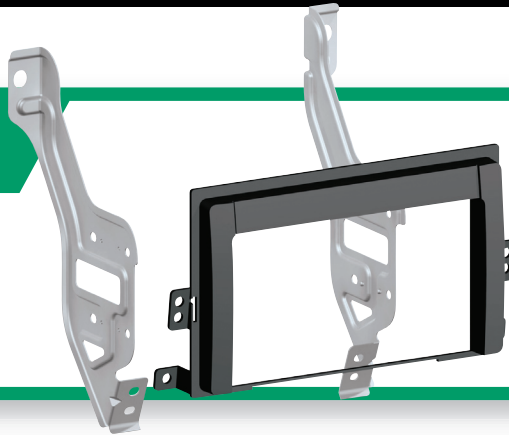

75

Installation Kits

SCION

SCN2059B

Scion tC DIN with pocket or ISO Double DIN Installation Kit. Fits vehicles 2005-up.
*Eliminates factory stereo door.

2005-up Scion
tC

TA02B
1987-up
Toyota
Harness.

SPECIFIC
KIT