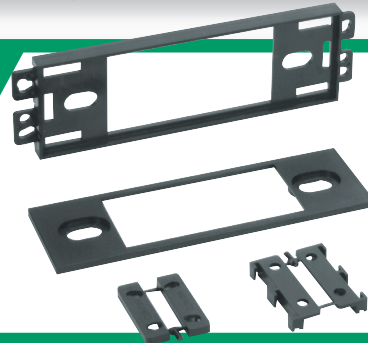

0 33991 11450 0

HM1455B

Hyundai/Mitsubishi Mini Multi-
Purpose Kit. Fits vehicles 1986-up.

1986-02
Hyundai
Mitsubishi