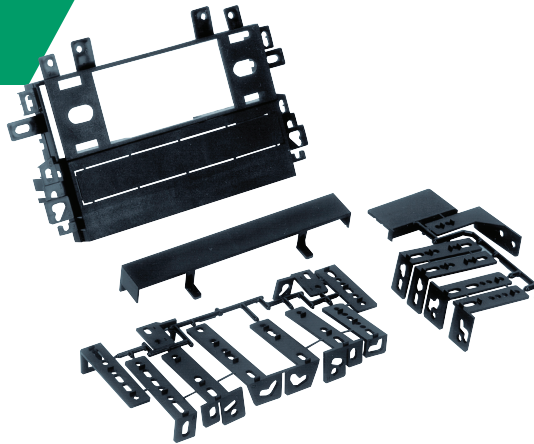

Installation Kits

MAZDA

MA2030B

Mazda Multi-Purpose Kit.
Fits 12 vehicles 1984-97.

1984-97
Mazda

MA01B
1982-90
Mazda
Harness.

MAZDA
1986-93 B-2000
1990-97 MIATA
1989-95 MPV
1988-92 MX-6
1990-94 PROTÉGÉ
1984-92 RX-7
1986-93 323
1986-92 626

TN2152B

Ford/Mazda/Volvo Radio
Replacement Pocket Kit. Fits
selected vehicles 1986-up.

1986-up
Ford/Mazda
Mercury/Volvo