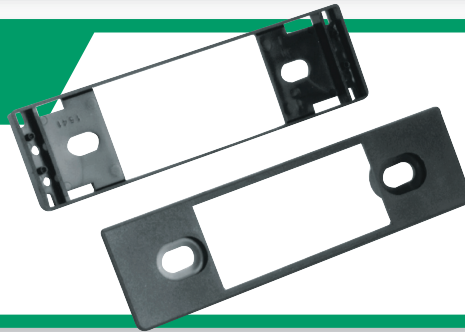

HM1440B

1986-89 Excel/Precis
Application Specific Kit.

1986-89 Hyundai Excel
Mitsubishi Precis

0 33991 11440 1

HM1450B

Hyundai/Mitsubishi Mini Multi-
Purpose Kit. Fits vehicles 1989-96.

1989-96
Hyundai
Mitsubishi