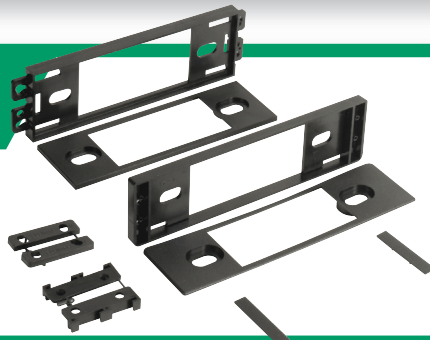

HYUNDAI
1992-95 ELANTRA
1986-94 EXCEL
1991-96 SCOUPE
1989-94 SONATA

MITSUBISHI
1986-93 PRECIS

0 33991 11455 5

800.621.3695 ext 3

tech support

800.350.0687

fax orders