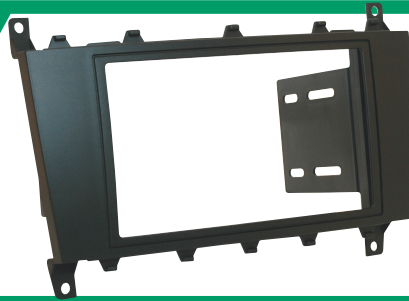

0 33991 01730 6

MITSUBISHI