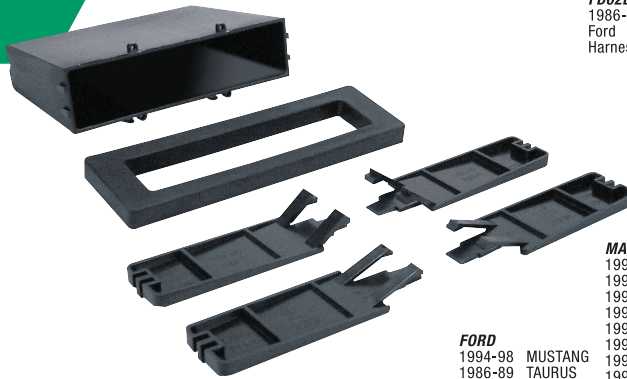

FD02B
1986-up
Ford
Harness.

MA02B
1990-up
Mazda
Harness.

V000B
1989-up
Volvo
Harness.

MAZDA
1993-98 626
1992-97 929
1998-02 MIATA
1995-98 MILLENIA
1996-98 MPV
1992-97 MX3
1993-97 MX6
1995-02 PROTÉGÉ
1992-95 RX7

MERCURY
1986-89 SABLE

VOLVO
1993-98 850 SERIES
1993-98 900 SERIES

FORD
1994-98 MUSTANG
1986-89 TAURUS

MZ2340B

Mercedes-Benz C230 Coupe DIN with
pocket and Double DIN kit. Fits 2002-04.

2002-04
Mercedes C230 Coupe
2001-04 C Class