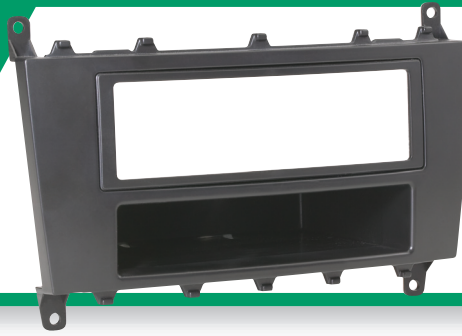

Installation Kits

MERCEDES

MZ2346B

Mercedes-Benz C Class ISO
DIN w/Pocket Installation kit.
Fits 2005-07.

2005-07
Mercedes C Class

0 33991 01382 7

MZ2347B

Mercedes-Benz C Class ISO Double
DIN Installation kit, Fits vehicles
2005-07.

2005-07 Mercedes C Class