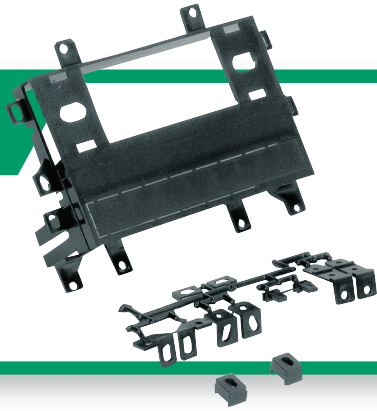

# Installation Kits

**MAZDA**

## MA1530B

Mazda Multi-Purpose Kit.  
Fits 12 vehicles 1984-97.

**1984-97**

**Mazda**

**MA01B**  
1982-90  
Mazda  
Harness.

**MA02B**  
1990-up  
Mazda  
Harness.

**MAZDA**  
1986-94 323  
1986-92 626  
1990-97 MIATA  
1989-95 MPV  
1988-92 MX-6  
1990-94 PROTÉGÉ  
1984-91 RX-7  
1986-93 B-SERIES PICKUP

## MA1532B

Mazda Miata ISO DIN w/Pocket or  
ISO Double DIN Installation Kit.  
Fits vehicles 2006-up.

**2006-up**

**Mazda Miata**

**MA03B**  
2000-up  
Select  
Mazda  
Harness.