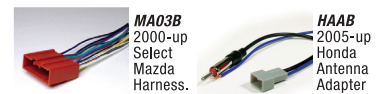

MA1545B

Mazda Cx-9 Double DIN and DIN with pocket Installation Kit. Fits select vehicles 2007-up.

2007-up Mazda Cx-9

New!