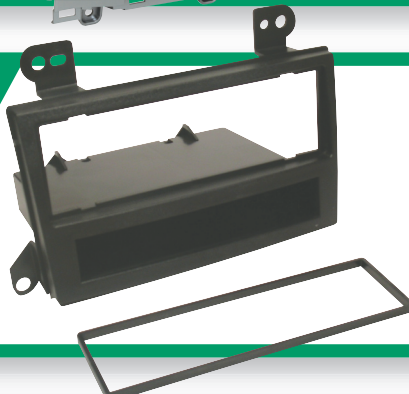

MA1539B

2000-06 Mazda MPV Installation Kit with CD Pocket.

2000-06
Mazda MPV

MA03B
2000-up
Select
Mazda
Harness.