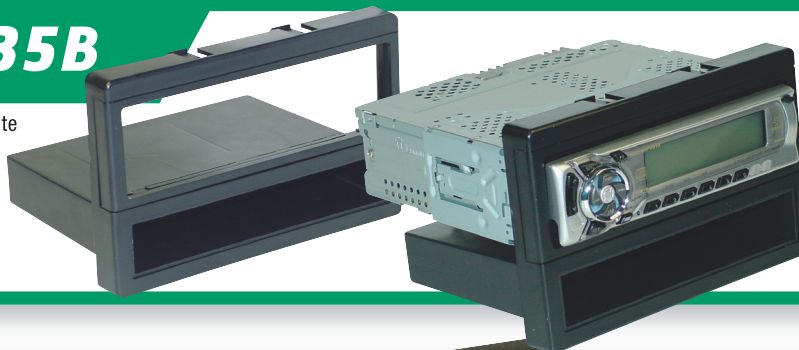

MA1535B

2001-07 Mazda Tribute
with CD Pocket.

2001-07

Mazda Tribute

MA1536B

2005-up Mazda 3 installation
kit with CD Pocket.

2005-up

Mazda 3