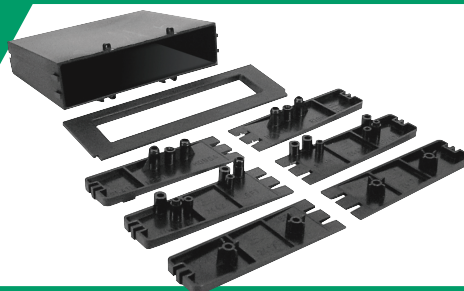

Installation Kits

LEXUS

LS2082B

Lexus GS Series DIN with pocket or Double-DIN Installation kit. Fits vehicles 1993-97.

1993-97
Lexus GS Series

TA02B
1987-up
Toyota
Harness.

TA03B
2000-up
Toyota Amplifier
Harness.
(Non-JBL)

0 3 3 9 9 1 0 1 5 7 4 6

LS2083B

Lexus GS Series DIN with pocket or Double-DIN Installation Kit. Fits vehicles 1998-03.

1998-03
Lexus GS Series

TA02B
1987-up
Toyota
Harness.

TA03B
2000-up
Toyota Amplifier
Harness.
(Non-JBL)

0 3 3 9 9 1 0 1 5 7 3 9

LS2085B

Lexus LS400 DIN with pocket or Double-DIN Installation Kit. Fits vehicles 1995-00.

1995-00
Lexus LS400

TA02B
1987-up
Toyota
Harness.

TA03B
2000-up
Toyota Amplifier
Harness.
(Non-JBL)

0 3 3 9 9 1 0 1 9 4 5 4

TN2150B

Toyota/Geo/Nissan/Infiniti/Lexus/Honda Radio Replacement Pocket Kit. Fits select Geo model vehicles 1982-up.

1982-up
Chevrolet, Geo, Honda,
Infiniti, Lexus, Nissan, Toyota

IM01B
1990 & up
Universal
Import
Harness

(See page 82 for vehicle applications)

0 3 3 9 9 1 9 8 3 1 5 1

TA2154B

Lexus/Toyota Replacement Pocket.

1998-99 Chevrolet
1989-92 Geo, 1996-97 Lexus
1978-up Toyota

GM03B
1994-up
GM
Harness.

TA01B
1982-86
Toyota
Harness.

TA02B
1987-up
Toyota
Harness.

SEE PAGE 87 FOR VEHICLE APPLICATIONS

0 3 3 9 9 1 9 8 8 3 3 0

800.621.3695 ext 3

tech support

800.350.0687

fax orders