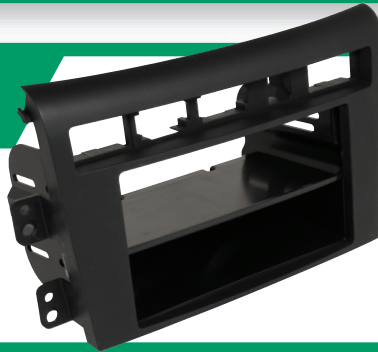

KA2096B

Kia Soul ISO DIN with pocket and ISO Double DIN Installation Kit. Fits vehicles 2009-up.

2009-up Kia Soul