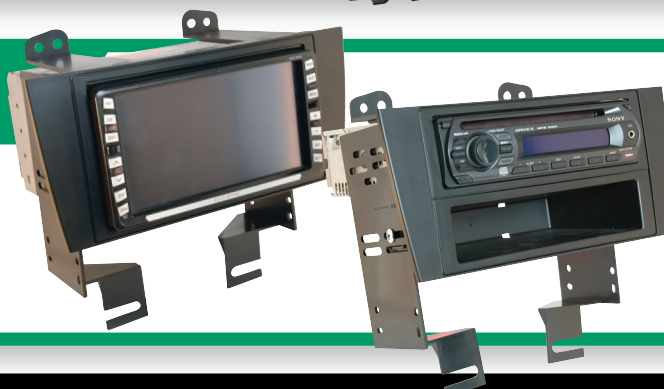

LEXUS

800.363.4490 ext 1

www.scosche.com

sales hot line

SCOSCHE®