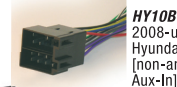

KA2097B

Kia Borrego Double DIN and DIN with pocket Installation Kit. Fits select vehicles 2009-up.

2009-up Kia Borrego

New!