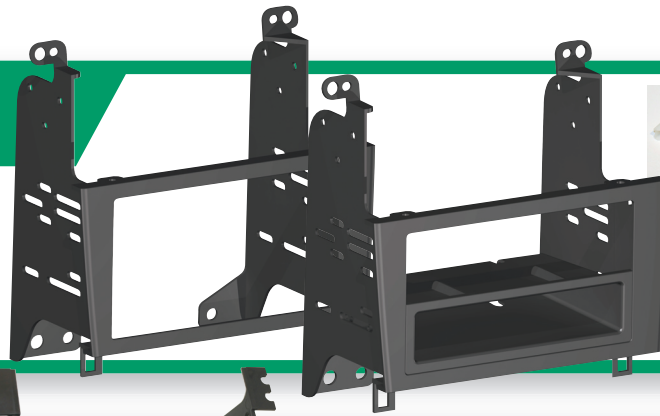

Installation Kits

LEXUS

LS2082B

Lexus GS Series DIN with pocket or Double-DIN Installation kit. Fits vehicles 1993-97.

1993-97
Lexus GS Series

TA02B
1987-up
Toyota
Harness.

TA03B
2000-up
Toyota Amplifier
Harness.
(Non-JBL)

0 3 3 9 9 1 0 1 5 7 4 6

LS2083B

Lexus GS Series DIN with pocket or Double-DIN Installation Kit. Fits vehicles 1998-03.

1998-03
Lexus GS Series