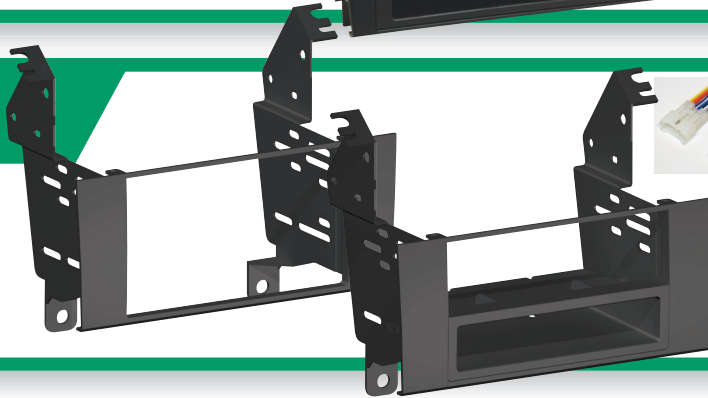

TA02B
1987-up
Toyota
Harness.

TA03B
2000-up
Toyota Amplifier
Harness.
(Non-JBL)

0 3 3 9 9 1 0 1 9 4 5 4

TN2150B

Toyota/Geo/Nissan/Infiniti/Lexus/Honda Radio Replacement Pocket Kit. Fits select Geo model vehicles 1982-up.

1982-up
Chevrolet, Geo, Honda,
Infiniti, Lexus, Nissan, Toyota