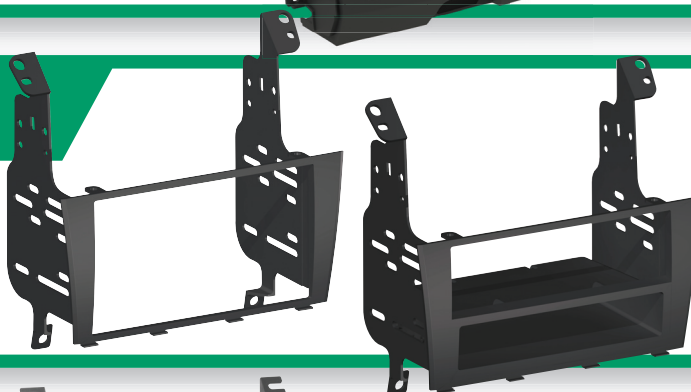

LS2080B

Lexus ES Series DIN with pocket and Double-DIN Installation Kit. Fits 1992-96 vehicles.

1992-96 Lexus ES Series