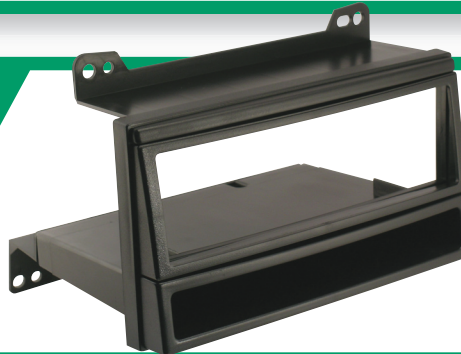

## KA2071B

Kia ISO Double DIN Installation Kit. Fits vehicles 2002-up.

2002-up  
Kia

KA01B  
2000-up  
Kia  
Harness.

## KA2072B

Kia Sedona/Hyundai Entourage DIN Installation Kit includes pocket. Fits select vehicles 2006-up.

2006-up Kia Sedona  
2007-up Hyundai Entourage

HY07B  
2006-up  
Hyundai  
Harness.