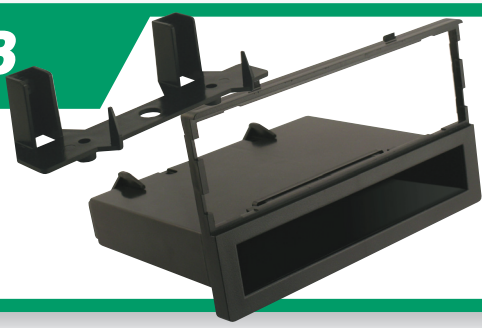

HA1563B

Honda/Acura Multi Kit. Fits models 1990-up.

1990-up
Honda, Acura, Isuzu

1. **ACURA**
   1990-UP INTEGRA
   1992-95 LEGEND
   1992-94 VIGOR

1. **HONDA (Cont'd)**
   2006-UP CIVIC
   1997-UP CRV
   1995-UP ODYSSEY
   1992-UP PRELUDE

1. **HONDA**
   1990-97 ACCORD
   1999-UP CIVIC

1. **ISUZU**
   1996-UP OASIS

800.363.4490 ext 1

sales hot line

www.scosche.com

SCOSCHE®