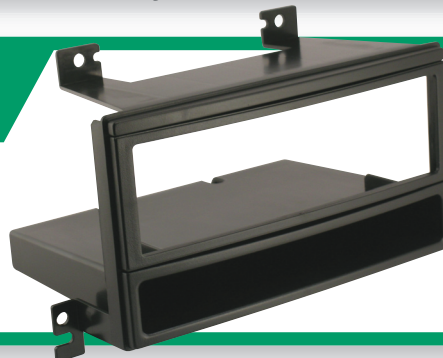

KA2070B

Kia Rio Installation Kit. Fits vehicles 2006-up.

2006-up
Kia Rio

KA02B
2003-up
Kia
Harness.

800.621.3695 ext 3

tech support

800.350.0687

fax orders