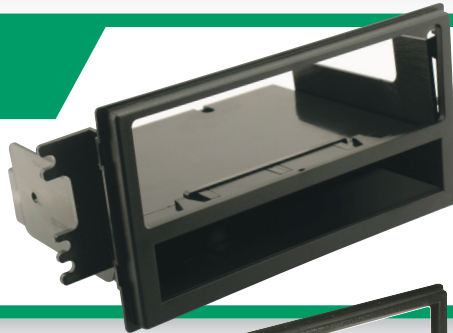

KA2063B

Kia Spectra Application Specific Kit. Fits vehicles 2005. (EARLY PRODUCTION ONLY)

2005 Kia Spectra

HY03B
2000-up
Hyundai
Harness.

SPECIFIC KIT

ISO

POCKET

0 3 3 9 9 1 0 0 8 6 6 3