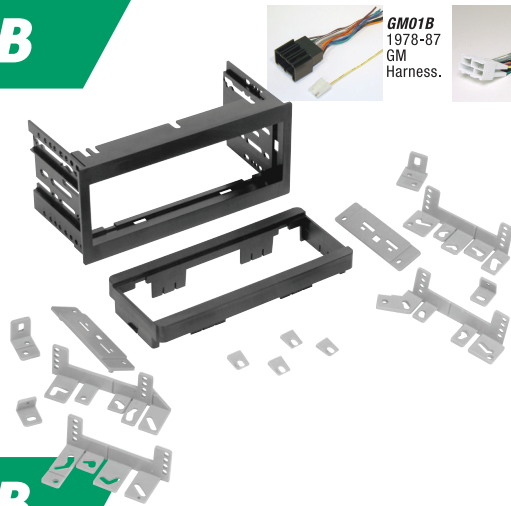

## GM1500B

General Motors Multi-Purpose Kit with Universal Brackets. Fits over 148 vehicles 1982-up. 1/2" DIN Recess.

**1982-up**  
**Buick, Cadillac**  
**Chevrolet, GMC**  
**Oldsmobile**  
**Pontiac, Saturn**

**GM01B**  
1978-87  
GM  
Harness.

**GM02B**  
1988-up  
GM  
Harness.

**MDA-1B**  
Micro/Delco  
Antenna  
Adaptor.

- BUICK**  
 1982-96 CENTURY  
 1985-90 ELECTRA  
 1986-94 LE SABRE  
 1985-94 PARK AVENUE  
 1984-87 REGAL  
 1995-99 RIVIERA  
 1991-94 ROADMASTER  
 1982-89 SKYHAWK  
 1992-95 SKYLARK  
 1983-85 SKYLARK