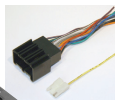

## GM1500B

General Motors Multi-Purpose Kit with Universal Brackets. Fits over 148 vehicles 1982-up. 1/2" DIN Recess.

**1982-up**  
**Buick, Cadillac**  
**Chevrolet, GMC**  
**Oldsmobile**  
**Pontiac, Saturn**