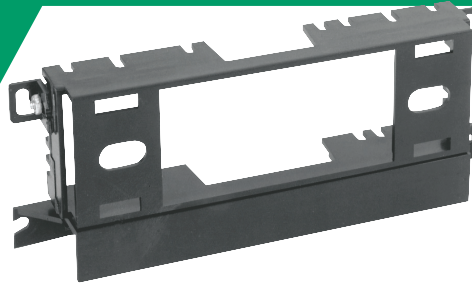

Installation Kits

KIA

KA2060B

Application Specific Kit. Fits 1994 Sephia early model with DIN + 1/2" opening.

1994-97
Kia Sephia

MA01B
1982-90
Mazda
Harness.

SPECIFIC KIT

0 3 3 9 9 1 1 2 0 6 0 0

KA2062B

Kia Spectra Multi-Purpose Vehicle Kit. Fits select Kia Vehicles 2000-04.

2000-04
Kia Spectra