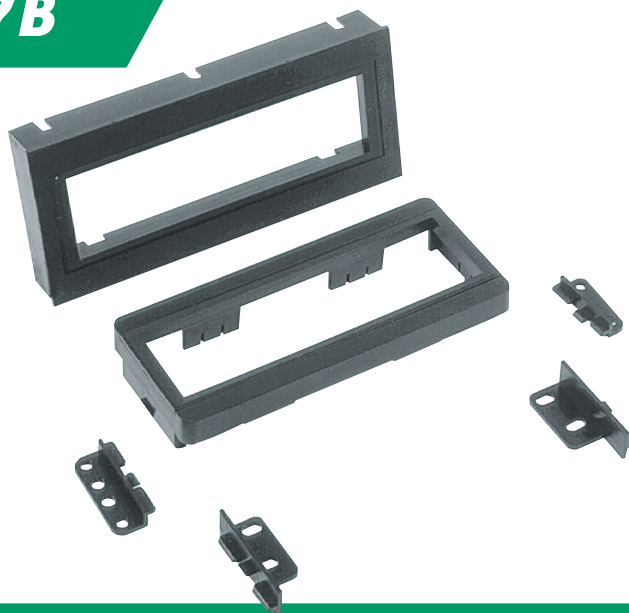

## GM1502B

General Motors Multi-Purpose Kit without Universal Brackets. Fits over 148 vehicles 1982-up.

\* NEW APPLICATIONS

- ISUZU**  
 1998-00 HOMBRE
- OLDSMOBILE**  
 1992-95 ACHIEVA  
 1991-94 BRAVADA  
 1985-91 CUTLASS CALAIS  
 1982-96 CUTLASS CIERA  
 1989-94 CUTLASS SUPREME  
 1984-88 CUTLASS SUPREME CLASSIC  
 1986-88 DELTA 88  
 1989-93 EIGHTY-EIGHT ROYALE  
 1982-88 FIRENZA  
 1984-93 NINETY-EIGHT  
 1983-84 OMEGA  
 1990-99 SILHOUETTE  
 1982-89 TORONADO  
 1989-93 TOURING SEDAN

## GM1517B

General Motors Multi Kit with ISO trim ring and specific brackets for popular vehicles 1992-up.

**1992-up**  
**Chevrolet**  
**GMC**  
**Isuzu**  
**Pontiac**  
**Oldsmobile**

**GM02B**  
1988-up  
GM  
Harness.