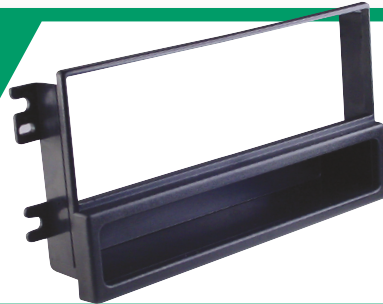

Installation Kits

KIA

KA2060B

Application Specific Kit. Fits 1994 Sephia early model with DIN + 1/2" opening.

1994-97
Kia Sephia

MA01B
1982-90
Mazda
Harness.

SPECIFIC KIT

0 3 3 9 9 1 1 2 0 6 0 0

KA2062B

Kia Spectra Multi-Purpose Vehicle Kit. Fits select Kia Vehicles 2000-04.

2000-04
Kia Spectra

KA01B
2000-up
Kia
Harness.

POCKET

SPECIFIC KIT

0 3 3 9 9 1 9 9 9 2 2 0

KA2063B

Kia Spectra Application Specific Kit. Fits vehicles 2005. (EARLY PRODUCTION ONLY)

2005 Kia Spectra

HY03B
2000-up
Hyundai
Harness.

SPECIFIC KIT

ISO

POCKET

0 3 3 9 9 1 0 0 8 6 6 3

KA2064B

Application Specific Kit. Fits 2005-up Sportage vehicles.

2005-up
Kia Sportage

HY07B
2006-up Hyundai
Accent/Azera and
2005-up Kia
Sportage Harness

SPECIFIC KIT

ISO ONLY

POCKET

0 3 3 9 9 1 0 1 0 9 7 0

KA2065B

Application Specific Kit. Fits 1998-up select Kia Vehicles.

1998-up
Kia

KA01B
2000-up
Kia
Harness.

SPECIFIC KIT

RECESS DIN

POCKET

KIA
2001-04 OPTIMA
2001-03 RIO
1998-02 SEPHIA
2001-03 SPORTAGE

0 3 3 9 9 1 9 9 1 0 8 8

800.363.4490 ext 1

sales hot line

www.scosche.com

SCOSCHE