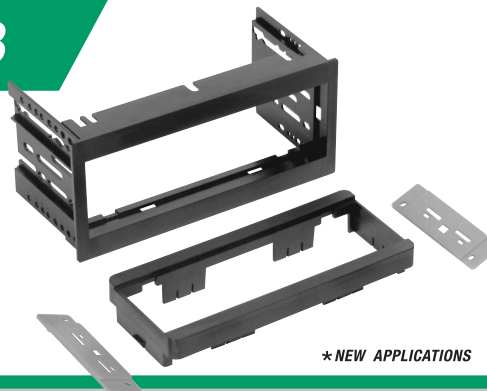

## GM1504B

General Motors Extended Multi-Purpose Kit with Universal Brackets. Fits over 100 vehicles 1982-05. Molded 7/8" extension.

- GMC**  
 1998-01 ENVOY  
 1989-91 JIMMY, FULL SIZE  
 1995-02 PICKUP, FULL SIZE  
 \* 1995-02 PICKUP/CREWCAB/  
 DUALY  
 1989-91 PICKUP/CREWCAB/  
 DUALY  
 1998-01 S-15, JIMMY  
 1982-94 S-15, JIMMY  
 1982-93 S-15, PICKUP  
 1985-03 SAFARI  
 1996-00 SAVANA  
 1998-01 SONOMA  
 1995-99 SUBURBAN  
 1989-91 SUBURBAN  
 1988-95 VAN, FULL SIZE  
 \* 2002 YUKON XL  
 \* 1995-02 YUKON

## GM1502B

General Motors Multi-Purpose Kit without Universal Brackets. Fits over 148 vehicles 1982-up.

\* NEW APPLICATIONS

- ISUZU**  
 1998-00 HOMBRE
- OLDSMOBILE**  
 1992-95 ACHIEVA  
 1991-94 BRAVADA  
 1985-91 CUTLASS CALAIS  
 1982-96 CUTLASS CIERA  
 1989-94 CUTLASS SUPREME  
 1984-88 CUTLASS SUPREME CLASSIC  
 1986-88 DELTA 88  
 1989-93 EIGHTY-EIGHT ROYALE  
 1982-88 FIRENZA  
 1984-93 NINETY-EIGHT  
 1983-84 OMEGA  
 1990-99 SILHOUETTE  
 1982-89 TORONADO  
 1989-93 TOURING SEDAN