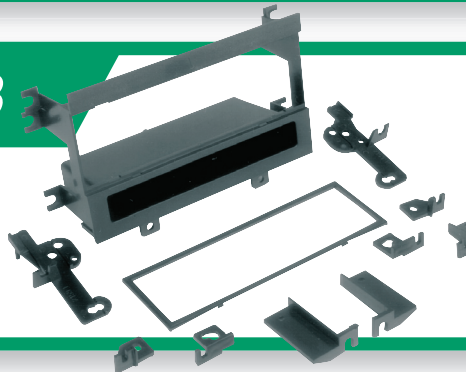

## TGN2100B

Toyota/Geo/Nissan Mini  
Multi-Purpose Rack Kit. Fits  
select Geo vehicles 1992-up.

**1992-up Geo, Infiniti,**  
**Nissan, Suzuki, Toyota**

**GEO**  
1992-94 METRO  
1993-97 PRIZM

**INFINITI**  
1997-00 QX4 SPORT  
UTILITY