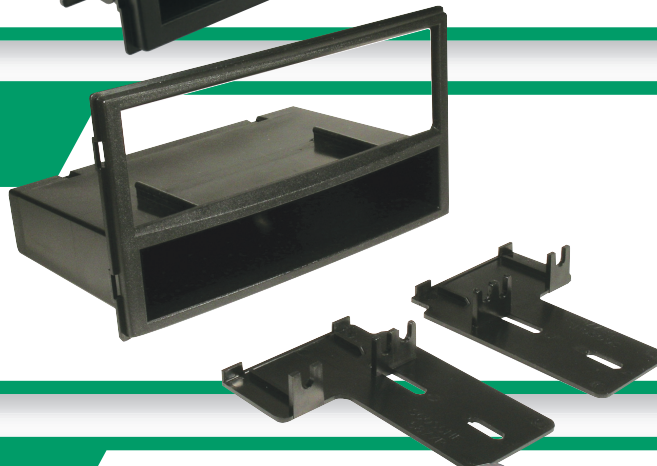

KA2064B

Application Specific Kit. Fits 2005-up Sportage vehicles.

2005-up
Kia Sportage

HY07B
2006-up Hyundai
Accent/Azera and
2005-up Kia
Sportage Harness

SPECIFIC KIT

ISO ONLY

POCKET

0 3 3 9 9 1 0 1 0 9 7 0

KA2065B

Application Specific Kit. Fits 1998-up select Kia Vehicles.

1998-up
Kia