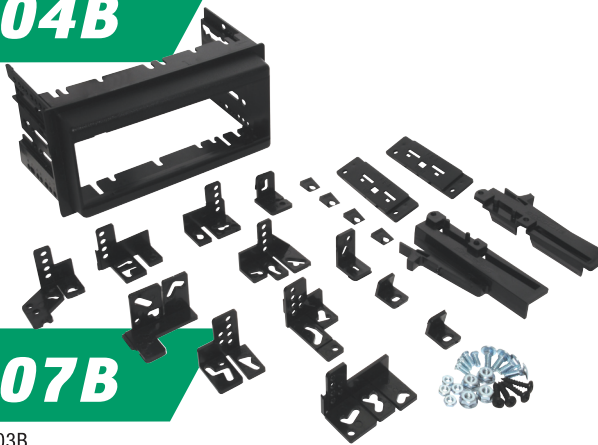

- SATURN**  
 1991-94 SC/SL/SL1/SL2

## GM1504B

General Motors Extended Multi-Purpose Kit with Universal Brackets. Fits over 100 vehicles 1982-05. Molded 7/8" extension.

- GMC**  
 1998-01 ENVOY  
 1989-91 JIMMY, FULL SIZE  
 1995-02 PICKUP, FULL SIZE  
 \* 1995-02 PICKUP/CREWCAB/  
 DUALY  
 1989-91 PICKUP/CREWCAB/  
 DUALY  
 1998-01 S-15, JIMMY  
 1982-94 S-15, JIMMY  
 1982-93 S-15, PICKUP  
 1985-03 SAFARI  
 1996-00 SAVANA  
 1998-01 SONOMA  
 1995-99 SUBURBAN  
 1989-91 SUBURBAN  
 1988-95 VAN, FULL SIZE  
 \* 2002 YUKON XL  
 \* 1995-02 YUKON