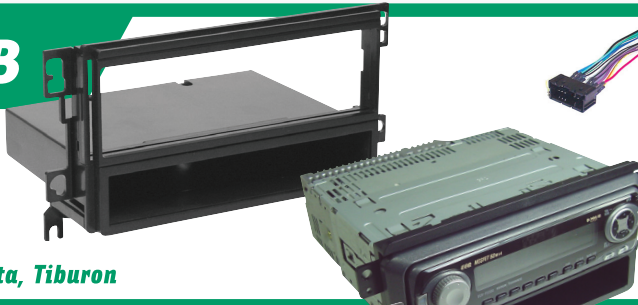

## HY1603B

Hyundai Accent Installation Kit. Fits 2002-05.

**2002-05**  
**Hyundai**  
**Accent**

**HY03B**  
2000-up  
Hyundai  
Sonata/  
Accent  
Harness.

## HY1604B

Hyundai In-Dash DIN Radio Installation Kit for Select 2001-up Vehicles.

**2001-up Hyundai**  
**Elantra, Santa Fe, Sonata, Tiburon**

**HY03B**  
2000-up  
Hyundai  
Sonata/  
Accent  
Harness.