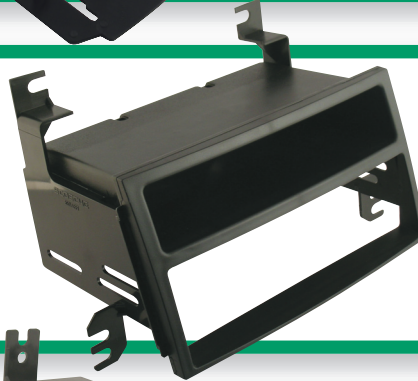

Installation Kits

HYUNDAI

HY1609B

Hyundai Sonata ISO Kit for single or double ISO-DIN; includes pocket. Fits vehicles 2006-08.

2006-08
Hyundai
Sonata

HY1610B

Hyundai Azera pocket Kit. Fits vehicles 2006-up.

2006-up
Hyundai
Azera

HY1611B

Hyundai Accent ISO Kit. Fits vehicles 2006-up.

2006-up
Hyundai
Accent

HY1612B

Hyundai Santa Fe ISO DIN Pocket Kit. Fits vehicles 2007-up.

2007-up
Hyundai Santa Fe

HY1614B

Hyundai Elantra Installation Kit. Fits vehicles 2007-up.

2007-up
Hyundai
Elantra

800.621.3695 ext 3

800.350.0687

tech support

fax orders