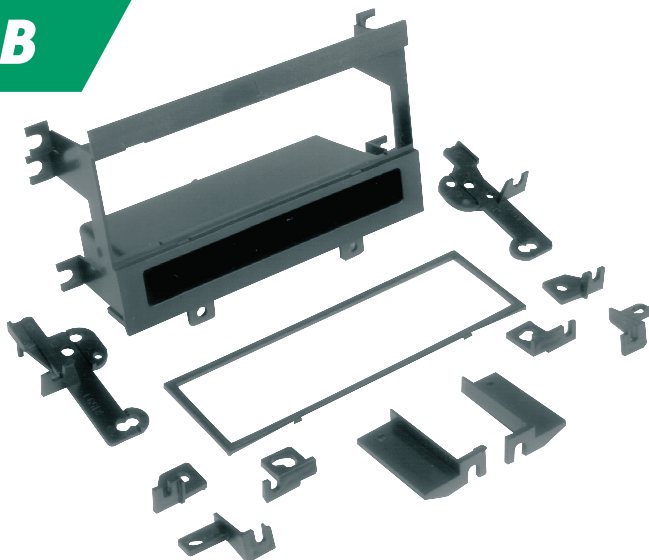

Installation Kits

INFINITI

TGN2100B

Toyota/Geo/Nissan Mini Multi-Purpose Rack Kit. Fits select Geo vehicles 1992-up.

1992-up Geo, Infiniti, Nissan, Suzuki, Toyota