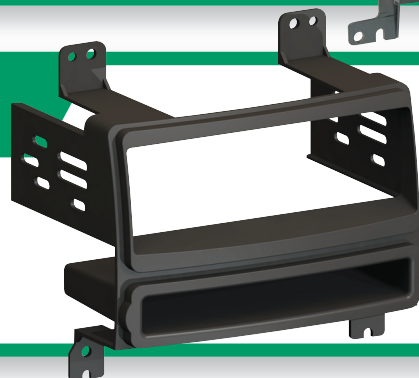

HY1614B

Hyundai Elantra Installation Kit. Fits vehicles 2007-up.

2007-up
Hyundai
Elantra

800.621.3695 ext 3

800.350.0687

tech support

fax orders