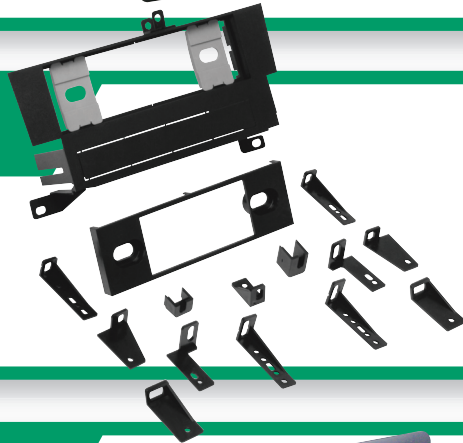

NN1490B

Nissan Multi-Purpose Kit. Fits vehicles 1980-96.

1980-96
Nissan
Infiniti