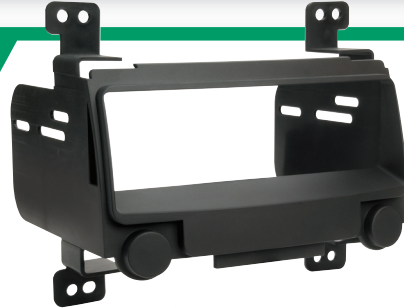

HY10B
2008-up
Hyundai
[non-amplified
Aux-In]

KAAB
2008-up
Kia 'Y'
Antenna
Adapter

INFINITI