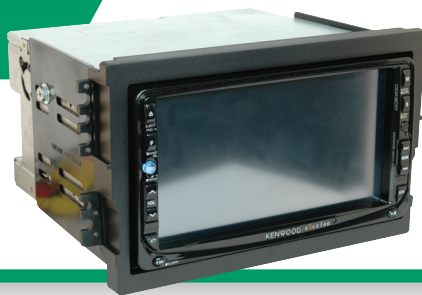

HY1617B

Hyundai ISO Double DIN Installation Kit. Fits select vehicles 1995-up.

1995-up
Hyundai

HY02B
1992-up
Hyundai
Harness.

HY03B
2000-up
Hyundai
Sonata/
Accent
Harness.

HY04B
2000-up
Select
Hyundai
Tiburon
Harness.