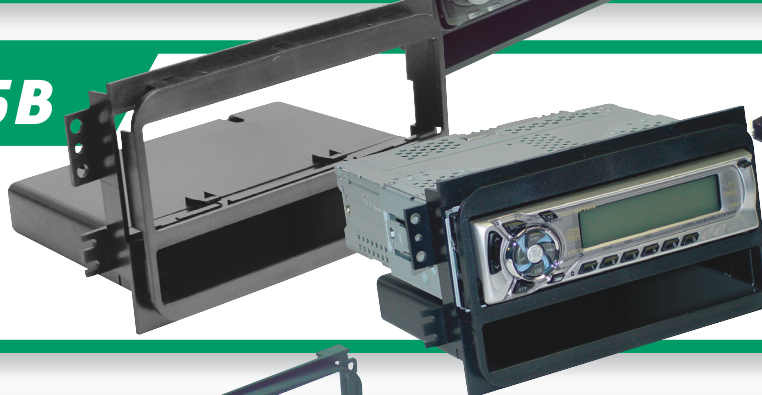

HY1605B

Hyundai Sonata Kit with 2 CD pocket.

2000-05
Hyundai Sonata

HY03B
2000-up
Hyundai
Sonata/
Accent
Harness.