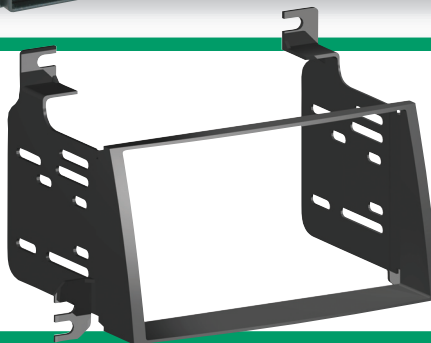

HY07B
2006-up
Hyundai
Accent/Azera
Harness.