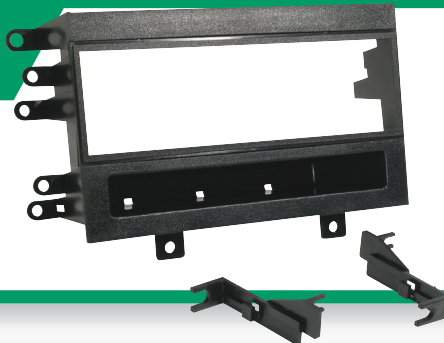

IM2120B

Isuzu, Honda, and Nissan Kit. Fits vehicles 1998-02.

1998-02
Isuzu, Honda
Nissan