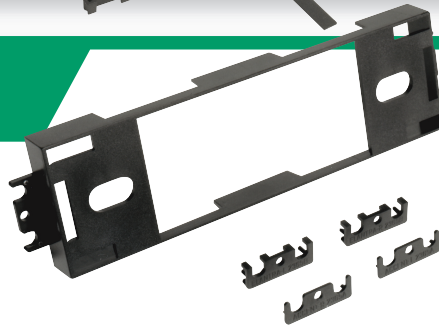

HY1600B

Hyundai/ Multi-Purpose Kit. Fits vehicles 1995-02.

1995-02
Hyundai
Mitsubishi

HY02B
1992-up
Hyundai
Harness.

HYUNDAI
1995-02 ACCENT
1996-02 ELANTRA
1995-02 SONATA
1997-02 TIBURON