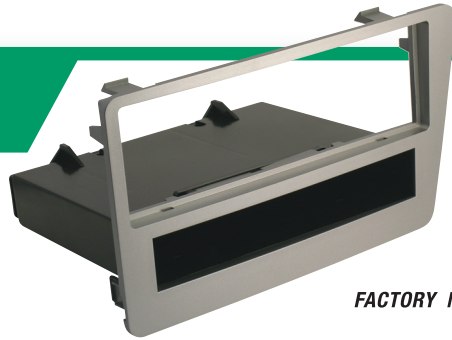

## HA1572B

Honda Civic SI Pocket Installation Kit. Fits vehicles 2002-05.

2002-05

Honda  
Civic SI

HA08B  
1998-up  
Honda  
Harness.

FACTORY MATCHED COLOR - SILVER