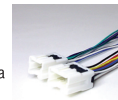

IU02B
1995-up
Isuzu/
Honda/Acura
Harness.

NN03B
1995-up
Harness.