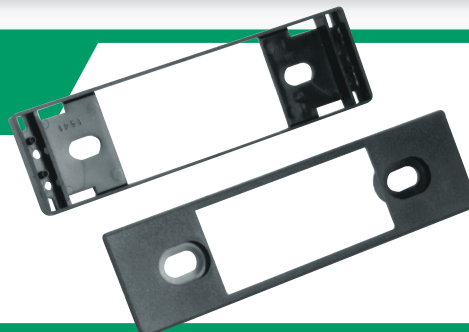

HM1440B

1986-89 Excel/Precis Application Specific Kit.

1986-89
Hyundai Excel
Mitsubishi Precis

HYUNDAI

800.363.4490 ext 1

sales hot line

www.scosche.com

SCOSCHE®

43