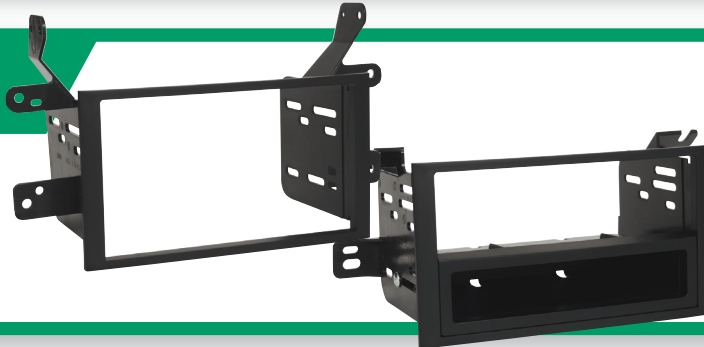

## HA1703B

Honda Pilot Installation Kit.  
Fits vehicles 2003-08. Upper and lower radio locations.

**2003-08**  
**Honda Pilot**

HA08B  
1998-up  
Honda  
Harness.