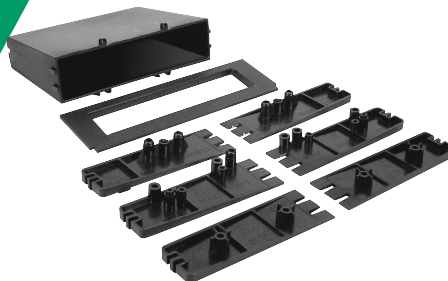

TN2150B

Toyota/Geo/Nissan/Infiniti/Lexus/Honda Radio Replacement Pocket Kit. Fits select Geo model vehicles 1982-up.

1982-up Chevrolet, Geo, Honda,
Infiniti, Lexus, Nissan, Toyota

(See Page 82 for Vehicle Applications)