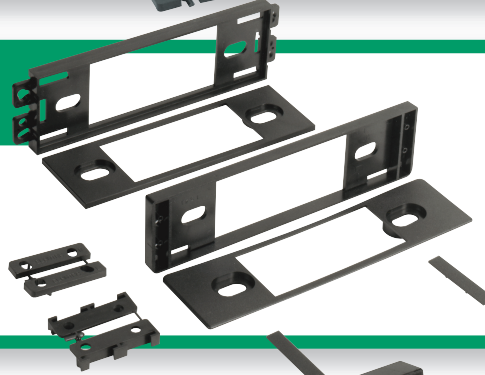

HY02B
1992-up
Hyundai
Harness.

HYUNDAI
1992-95 ELANTRA
1986-94 EXCEL
1991-96 SCOUPE
1989-94 SONATA

MITSUBISHI
1986-93 PRECIS