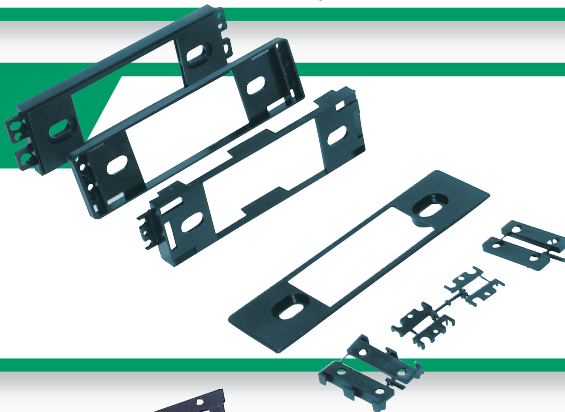

## HY1600B

Hyundai/ Multi-Purpose Kit. Fits vehicles 1995-02.

**1995-02**  
Hyundai  
Mitsubishi

**HY02B**  
1992-up  
Hyundai  
Harness.

**HYUNDAI**  
1995-02 ACCENT  
1996-02 ELANTRA  
1995-02 SONATA  
1997-02 TIBURON

## HY1601B

Hyundai Multi-Purpose Kit.

**1986-00**  
Hyundai

**HY02B**  
1992-up  
Hyundai  
Harness.

**HY03B**  
2000-up  
Hyundai Sonata/  
Accent Harness.

**HYUNDAI**  
1995-02 ACCENT  
1996-02 ELANTRA  
1995-02 SONATA  
1997-02 TIBURON  
1992-95 ELANTRA  
1986-94 EXCEL  
1991-96 SCOUPE  
1989-94 SONATA