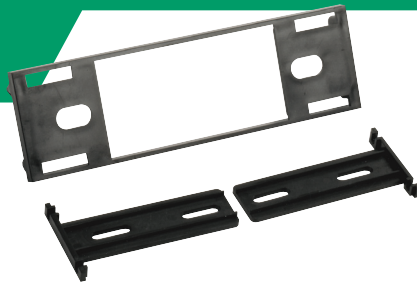

Installation Kits

HONDA

GO1565B

Application Specific Kit.
Fits vehicles 1990-93.

1990-95
Geo, Honda
Isuzu

IM01B
1990 & Up
Universal
Import
Harness

GEO
1990-02 STORM

HONDA
1994-95 PASSPORT

ISUZU
1990-02 IMPULSE
1991-02 STYLUS

HA1558B

Honda Fit/Fit Sport ISO Double DIN
Pocket Kit. Fits vehicles 2007-up.

2007-up
Honda
Fit / Fit Sport