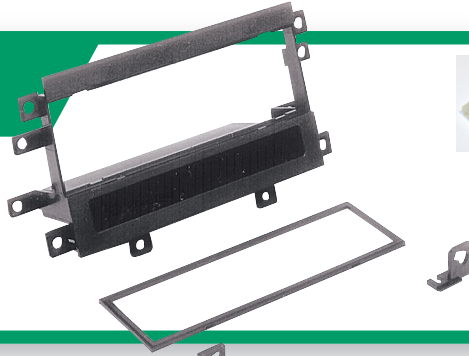

Installation Kits

GENERAL MOTORS

GN2200B

Geo/Nissan/Suzuki
Kit. Fits select model
vehicles 1992-up.

1992-up Geo
Nissan
Suzuki

IM01B
1990 & Up
Universal
Import
Harness

GEO/CHEVROLET
1992-02 METRO
1992-02 TRACKER

SUZUKI
1992-02 SWIFT
1999-02 GRAND VITARA
1992-98 SIDEKICK

NISSAN
1994-97 HARDBODY
PICKUP
1994-95 PATHFINDER