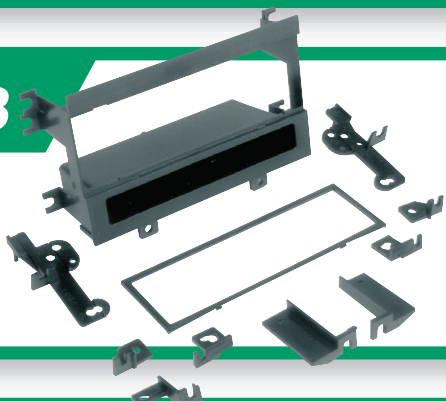

GM03B
1993-up
GM
Harness.

TA01B
1982-86
Toyota
Harness.

TA02B
1987-up
Toyota
Harness.

TGN2100B

Toyota/Geo/Nissan Mini Multi-Purpose Rack Kit. Fits select Geo vehicles 1992-up.

1992-up Geo, Infiniti,
Nissan, Suzuki, Toyota