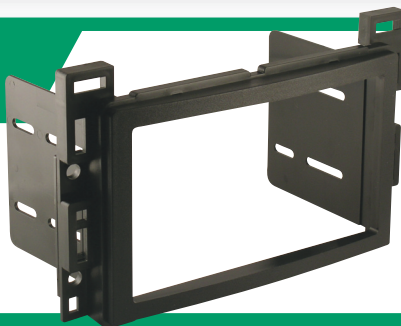

CHEVROLET
2005-UP COBALT
2005-UP EQUINOX
2006-UP HHR
2004-UP MALIBU
2004-UP MALIBU MAXX

PONTIAC
2005-UP G6
2006-UP SOLSTICE
2006-UP TORRENT

SATURN
2007-08 AURA
2006-UP ION
2007-08 SKY

GM13SR
GM LAN Radio
Replacement
Interface

CRAB
2002-up
Chrysler/
Dodge/Jeep
Antenna
Adaptor.

0 3 3 9 9 1 0 1 3 7 9 7

GM5200B

Cadillac STS DIN with pocket and Double DIN Installation Kit. Fits vehicles 2005-up.

2005-up
Cadillac STS