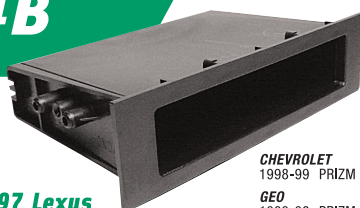

TA2154B

Lexus/Toyota Replacement Pocket.

1998-99 Chevrolet
1989-92 Geo, 1996-97 Lexus
1978-up Toyota

CHEVROLET
1998-99 PRIZM
GEO
1989-92 PRIZM
LEXUS
1996-97 LX450

TOYOTA
1984-00 4 RUNNER
1995-99 AVALON
1983-01 CAMRY
1982-85 CELICA
1994-99 CELICA GT
1978-81 CELICA GT/ST
1984-00 COROLLA
1987-88 COROLLA FX16
1988-92 COROLLA
SR5 COUPE
1985-86 COROLLA
SR5/GTS
1981-84 CRESSIDA
1985-02 LAND CRUISER
2000-02 LAND CRUISER
(amplified)
1987-90 MR2
1992-95 PASEO

TGN2100B

Toyota/Geo/Nissan Mini Multi-Purpose Rack Kit. Fits select Geo vehicles 1992-up.

1992-up Geo, Infiniti,
Nissan, Suzuki, Toyota