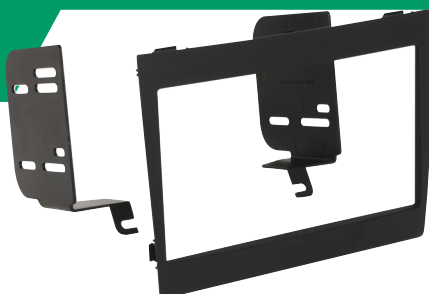

Installation Kits

GENERAL MOTORS

GM1597B

Pontiac GTO Double DIN Installation Kit. Fits vehicles 2004-06.

2004-06 Pontiac GTO

VW01B
1986-up
Volkswagen
Harness.

VWAB
Volkswagen
Antenna
Adaptor.

0 3 3 9 9 1 0 2 1 7 0 9