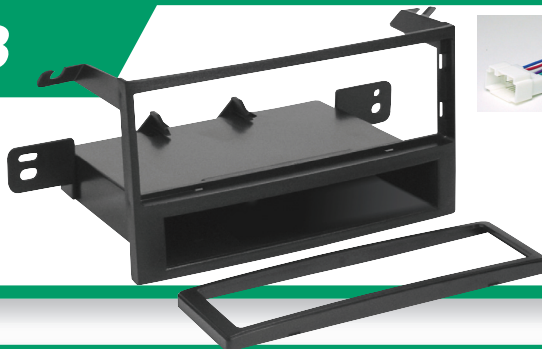

HA08B
1998-up
Honda
Harness.

HAAB
2005-up
Honda
Antenna
Adapter.