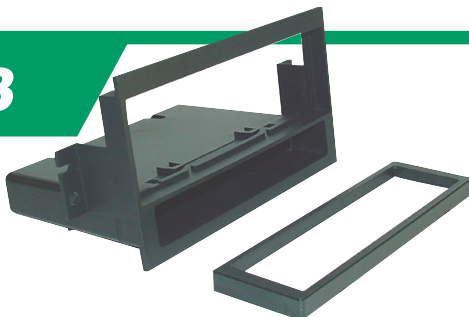

fax orders

Installation Kits

GENERAL MOTORS

SN1527B

Saturn Application Specific Kit. Fits vehicles 2000-05.

2000-05
Saturn

GM04B
2000-up
Saturn
Harness.

MDA-1B
Micro/Delco
Antenna
Adaptor.