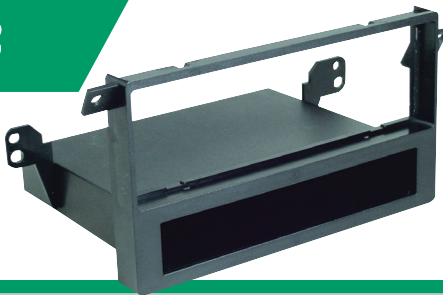

PT2049B

2002-up Pontiac Vibe/
2002-04 Toyota Matrix
pocket kit.

2002-up Pontiac Vibe
2002-04 Toyota Matrix

GM05B
2000 & Up
Chevrolet
Metro/Tracker/
Prizm/Venture
speaker harness.

MDA-1B
Micro/Delco
Antenna
Adaptor.