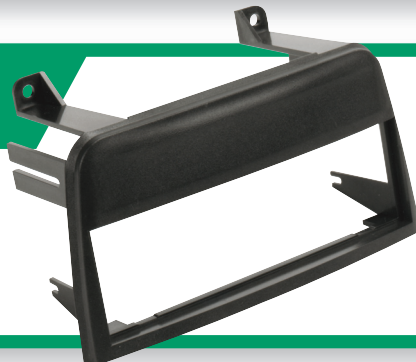

SN1525B

Saturn Application Specific Kit.
Fits vehicles 1995-99.

1995-99
Saturn

GM02B
1988-up
GM
Harness.

MDA-1B
Micro/Delco
Antenna
Adaptor.

800.621.3695 ext 3

tech support

800.350.0687

fax orders