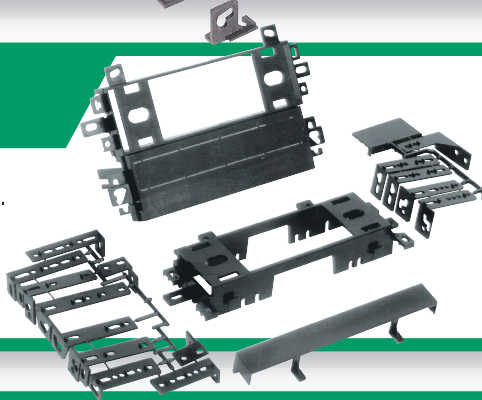

SUZUKI
1992-02 SWIFT
1999-02 GRAND VITARA
1992-98 SIDEKICK

NISSAN
1994-97 HARDBODY
PICKUP
1994-95 PATHFINDER

GO2050B

Universal Mini Multi-Purpose Kit.
Fits select Geo Vehicles 1989-95.

1989-95
Geo
Suzuki

IM01B
1990 & Up
Universal
Import
Harness