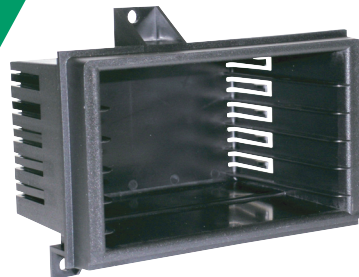

**OLDSMOBILE**  
1998-00 BRAVADA  
1997-99 SILHOUETTE

0 3 3 9 9 1 1 1 5 1 7 0

## GM1518B

GM Optional storage pocket. Holds 5 CD's or 6 cassettes in the shells.

**1988-94 Chevrolet/GMC**  
Full Size Trucks

REPLACES ORIGINAL RADIO  
CONTROL UNIT WHEN USING  
GM1488 OR GM1482 KITS

0 3 3 9 9 1 1 1 5 1 8 7