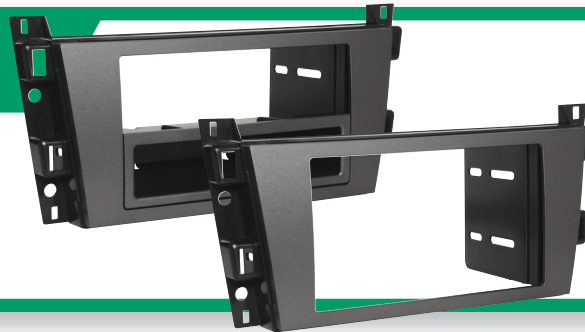

## GM1522B

Cadillac Deville/Seville/El Dorado ISO DIN with Pocket Installation Kit. Fits 2000-up.

**2000-up Cadillac  
Deville / Seville / El Dorado**

**MDA-1B**  
Micro/Delco  
Antenna  
Adaptor.

0 3 3991 01582 1

## GM1523B

Cadillac DTS Installation Kit. Fits vehicles 2006-up.

**2006-up  
Cadillac DTS**

**GM21SR**  
2007-up select General  
Motors with OnStar  
replacement interface.

**CRAB**  
2002-up  
Chrysler/  
Dodge/Jeep  
Antenna  
Adaptor.