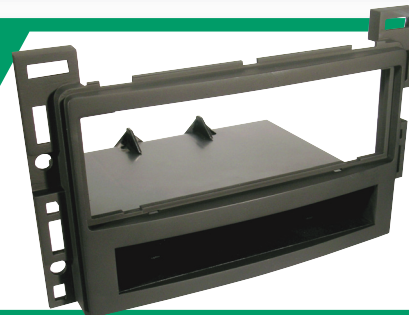

CHEVROLET
2005-UP COBALT
2005-UP EQUINOX
2006-UP HHR
2004-UP MALIBU
2004-UP MALIBU MAXX

PONTIAC
2005-UP G6
2006-UP SOLSTICE
2006-UP TORRENT

SATURN
2007-08 AURA
2006-UP ION
2007-08 SKY

GM13SR
GM LAN Radio
Replacement
Interface

CRAB
2002-up
Chrysler/
Dodge/Jeep
Antenna
Adaptor.

GM1588B

General Motors Installation Kit. Fits select vehicles 1994-04.

1994-04 select
General Motors
Isuzu