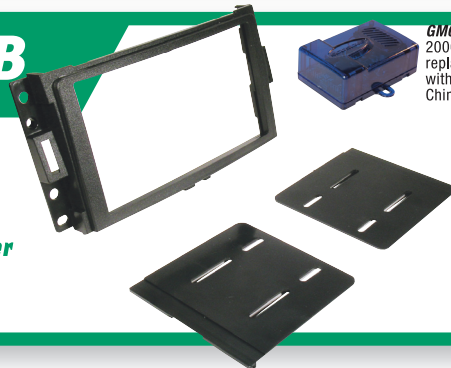

GM09SR
2000-up GM Radio replacement Interface with Warning Chime feature.

MDA-1B
Micro/Delco Antenna Adaptor.

BUICK
2005-UP TERRAZA

CHEVROLET
2005-UP CORVETTE
2005-UP UPLANDER

HUMMER
2006-UP H3

PONTIAC
2005-UP MONTANA SV6

SATURN
2005-UP RELAY