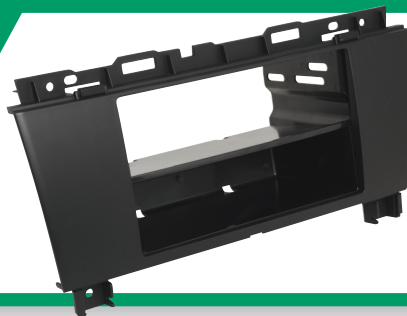

Installation Kits

GENERAL MOTORS

GM1522B

Cadillac Deville/Seville/El Dorado ISO DIN with Pocket Installation Kit. Fits 2000-up.

**2000-up Cadillac
Deville / Seville / El Dorado**

0 3 3991 01582 1

GM1523B

Cadillac DTS Installation Kit. Fits vehicles 2006-up.

**2006-up
Cadillac DTS**

0 3 3991 01939 3

GM1524B

Buick LaCross ISO DIN with Pocket or ISO Double DIN Installation Kit. Fits vehicles 2005-08.

**2005-08
Buick LaCrosse**

0 3 3991 02173 0

GM1583B

General Motors Kit with 2 CD pocket. Fits vehicles 1992-up.

**1992-up
Buick
Cadillac
Chevrolet
Oldsmobile
Pontiac**

CADILLAC
1992-95 ELDORADO
2003-06 ESCALADE
1992-95 SEVILLE

CHEVROLET
2003-06 AVALANCHE
2003-05 BLAZER S-10
2000-05 CAVALIER
2004-04 CLASSIC
2004-UP COLORADO
2001-UP EXPRESS VAN
2000-05 IMPALA
2001-03 MALIBU
2000-05 MONTE CARLO
2003-06 PICKUP FULL
SIZE
2002-03 PICKUP S-10
2003-06 SUBURBAN
2003-06 TAHOE
2002-UP TRAILBLAZER
2000-04 VENTURE

GMC
2004-UP CANYON
2002-UP ENVOY
2003-06 PICKUP FULL SIZE
2001-UP SAVANNA
2003-03 SONOMA
2003-06 YUKON
2003-03 YUKON XL

HUMMER
2003-UP H1
2003-03 H2

OLDSMOBILE
1996-98 ACHIEVA
1999-04 ALERO
1995-04 AURORA
2002-04 BRAVADA
1997-99 CUTLASS

OLDSMOBILE (Cont'd)
1995-97 CUTLASS
SUPREME
1994-99 EIGHTY-EIGHT
1998-03 INTRIGUE
1994-96 NINETY-EIGHT
1994-98 REGENCY
2000-04 SILHOUETTE

PONTIAC
2001-UP AZTEK
2000-UP BONNEVILLE
1999-05 GRAND AM
2000-05 MONTANA
2000-05 SUNFIRE

0 3 3991 99903 6

800.363.4490 ext 1

sales hot line

www.scosche.com

SCOSCHE®