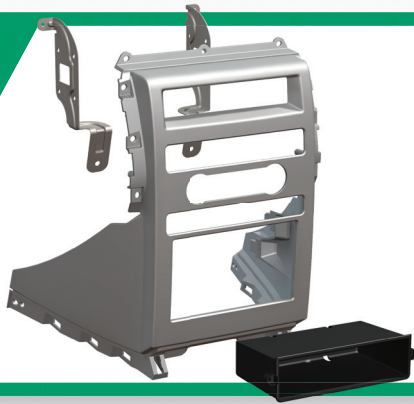

FDSR
2007-up Ford/Lincoln/
Mercury Radio
replacement Interface

CRAB
2002-up
Chrysler/
Dodge/Jeep
Antenna
Adapter

FD1441B

Ford Mustang DIN with pocket and Double-DIN Installation Kit with integrated touch screen A/C controls. Fits vehicles 2010-up.

2010-up
Ford Mustang