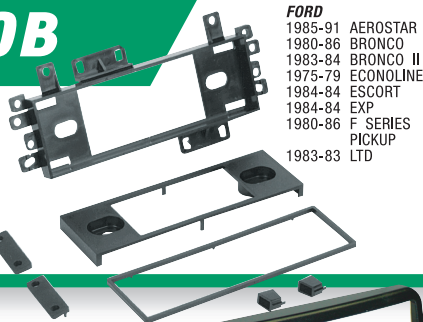

FJ1550B

Ford/Jeep Multi-
Purpose Kit. Fits over
30 vehicles 1974-92.

1974-92
Ford
Mercury

FORD
1985-91 AEROSTAR
1980-86 BRONCO
1983-84 BRONCO II
1975-79 ECONOLINE
1984-84 ESCORT
1984-84 EXP
1980-86 F SERIES
1983-83 PICKUP
1983-83 LTD

FORD (Cont'd)
1983-85 LTD CROWN
1983-85 VICTORIA
1985-86 MUSTANG
1983-84 RANGER
1986-89 TAURUS
1984-87 TEMPO
1983-84 THUNDERBIRD

JEEP
1984-87 CHEROKEE
1985-87 COMANCHE
1988-92 GRAND
WAGONEER
1984-86 PICKUP
1984-87 WRANGLER

LINCOLN
1983-87 CONTINENTAL
1984-86 LSC
1984-86 MARK VII
1984-86 TOWN CAR

MERCURY
1985-86 CAPRI
1983-84 COUGAR
1983-83 GRAND MARQUIS
1984-84 LYNX
1984-86 MARQUIS
1986-89 SABLE
1984-87 TOPAZ
1988-90 TRACER

FM1375B

Ford Focus/Mercury Cougar ISO
Trim Kit with 2 CD pocket. Fits
vehicles 1998-up.

2000-04 Ford Focus
1998-00 Mercury Cougar