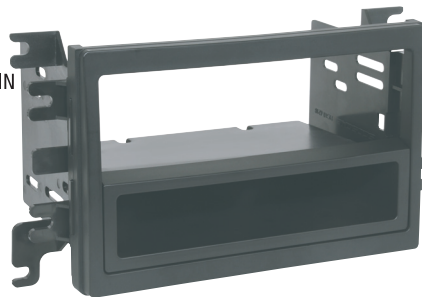

2001-up Select Ford and Mercury

FDK11B
2004-up Ford/Lincoln Premium/Audiophile Sound Replacement Kit

FD23B
2003-up Select Ford Harness..

FD16B
1998-up Ford Harness.

FD1432AB

Ford Expedition/Lincoln Navigator ISO Double-DIN Installation kit. Fits select vehicles 2007-up.

2007-up Ford Expedition Lincoln Navigator 2009-up F-150 Base Model XL

FDSR
2007-up Ford/Lincoln/Mercury Radio replacement Interface

CRAB
2002-up Chrysler/Dodge/Jeep Antenna Adapter

FD1436B

Ford Escape / Mazda Tribute Installation Kit. Fits vehicles 2008-up. Colors: Silver & Black