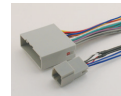

FD1428B

Ford/Mercury ISO Double-DIN Installation kit. Fits select vehicles 2001-up.

2001-up Select Ford and Mercury

FDK11B
2004-up Ford/Lincoln Premium/Audiophile Sound Replacement Kit