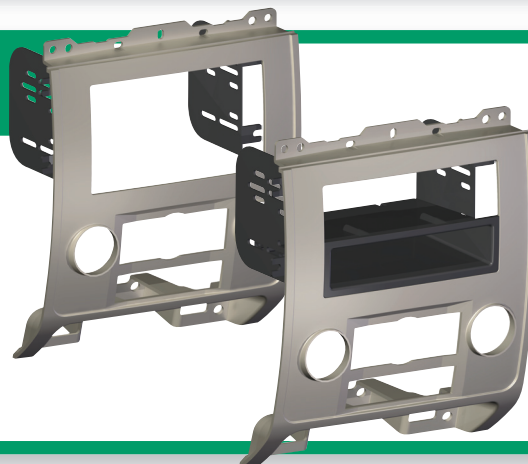

PART NO.	DESCRIPTION	UPC
FD1436B	ESCAPE/TRIBUTE KIT, SILVER	033991-01937-9
FD1436BLKB	ESCAPE/TRIBUTE KIT, BLACK	033991-02013-9

800.363.4490 ext 1

sales hot line

www.scosche.com

SCOSCHE