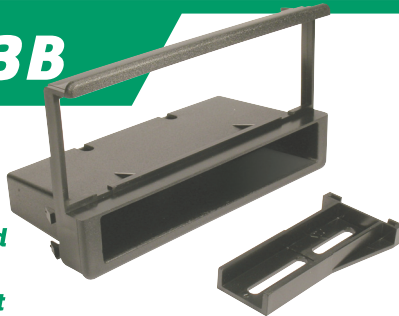

FDK9B
1988-up Ford Premium head unit replacement for amplified vehicles.

FDK13B
2000-up select Ford/Lincoln/Mercury Premium/Audiophile connector

1 DISC STORAGE POCKET

FD1423B

Ford Multi-Kit with CD pocket. Fits vehicles 1995-up.

1995-up Select Ford Truck/SUV kit with storage pocket

FD02B
1986-up Ford Harness.

FD16B
1986-up Ford Harness.

FDK10B
1988-97 Select Ford, Lincoln, Mercury, Mazda Premium Sound Harness.

FORD
1997-02 CLUB WAGON
1995-02 CROWN VICTORIA
1997-02 ECONOLINE
2001-07 ESCAPE
2000-02 EXCURSION
1995-00 EXPLORER
2001-02 EXPLORER 2-DR