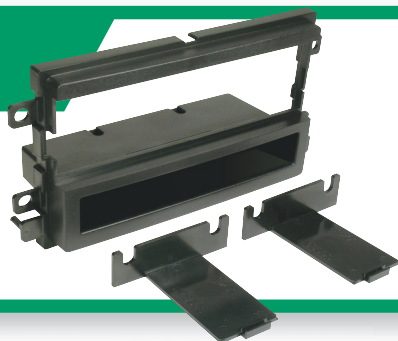

2010-up
Ford Transit Van

VW03B
2002-up
Volkswagen
and BMW
Harness.

VWAB
Volkswagen
Antenna
Adaptor.

FD1445B

Ford F-150, Mustang,
Freestar, Focus & Mercury
Monterey Kit. Fits vehicles
2004-up.

2004-up
Ford, Lincoln,
Mercury