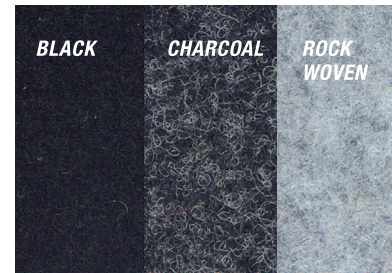

PART#	DESCRIPTION	UPC
GCBEI-1	Beige, 1 linear yard	033991-00720-8
GCBEI-5	Beige, 5 linear yds	033991-00721-5
GCBLA-1	Black, 1 linear yard	033991-00722-2
GCBLA-5	Black, 5 linear yds	033991-00723-9
GCBRD-1	Dark Brown, 1 linear yard	033991-00724-6
GCBRD-5	Dark Brown, 5 linear yds	033991-00725-3
GCBRL-1	Lt. Brown, 1 linear yard	033991-00726-0
GCBRL-5	Lt. Brown, 5 linear yds	033991-00727-7
GCBUR-1	Burgundy, 1 linear yard	033991-00728-4
GCBUR-5	Burgundy, 5 linear yds	033991-00729-1
GCDGR-1	Dark Gray, 1 linear yard	033991-00730-7
GCDGR-5	Dark Gray, 5 linear yds	033991-00731-4
GCGRL-1	Lt. Gray, 1 linear yard	033991-00732-1
GCGRL-5	Lt. Gray, 5 linear yds	033991-00733-8
GCNAV-1	Navy, 1 linear yard	033991-00734-5
GCNAV-5	Navy, 5 linear yds	033991-73125-7
GCWHI-1	White, 1 linear yard	033991-00735-2
GCWHI-5	White, 5 linear yds	033991-00736-9

Our non-backed carpet is a very low pile, durable multi-purpose carpet that is suitable for any application requiring that "upscale" look. It is omni-directional which means your seams will almost never show. It is lightly backed, which means it holds its shape in even the most demanding installations. The "Latex backed" is the ideal carpet for true custom installations. Sold in 10 and 50 yard rolls. Rolls are 72" in width, sold in linear yards.

TRUNK LINER

TLLB_

Trunk Liner, Latex Backed

PART#	DESCRIPTION	UPC
TLLBBLA-10	Black, 10 yd roll	033991-00677-5
TLLBBLA-50	Black, 50 yd roll	033991-00678-2
TLLBCHA-10	Charcoal, 10 yd roll	033991-00679-9
TLLBCHA-50	Charcoal, 50 yd roll	033991-00680-5
TLLBROC-10	Rock-Woven, 10 yd roll	033991-00681-2
TLLBROC-50	Rock-Woven, 50 yd roll	033991-00682-9