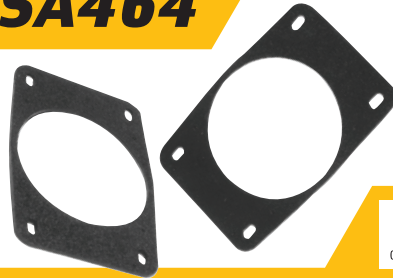

Speaker Adapters

SPEAKER ADAPTERS

SPEAKER ADAPTERS

SA463

Universal

- Exact fit for a 3.5" x 6" speaker adapter. Includes tweeter provision.

SA464

Universal

- Exact fit for a 4" x 6" speaker adapter.

SA1451

1978-up Chrysler

- 5.25" to 4" & 5" Speaker Adapter.

SABW525

1999-up BMW 3-Series

- 3-Series speaker adapter fits aftermarket 5.25" speakers in Front Door applications.

SA41069

Universal

- Universal 4 x 10" to 6 x 9" speaker adapter.

SAC653

Chrysler/Plymouth

- Chrysler/Plymouth Neon (1995 & up) for 5.25" and 6.5" aftermarket speaker. Half inch spacer included.

SA68

Ford, Lincoln, & Mercury