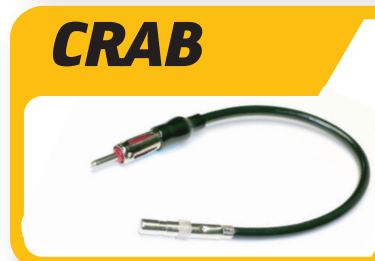

ANTENNAS

UT711R

Universal

- Fender mount antenna. 14" rubber mast, splitball base.

WMA

Windshield Mount

- Windshield Mount Amplified Antenna.

UTS705

Universal

- Fender mount antenna. 3-section, 50" mast, splitball and spring base.

CRAB

2002-up Chrysler/ Dodge/Jeep 2006-up Ford/GM

- Antenna Adapter.

ANTENNA
ADAPTERS

UTS712

Universal

- Fender mount antenna. 3-section, 50" mast with booster coil, splitball base

CRARB

2002-up Chrysler/ Dodge/Jeep 2006-up Ford/GM

- Reverse Antenna Adapter.

UT713

Universal

- Fender mount antenna. 5-section 37" mast with lock key.