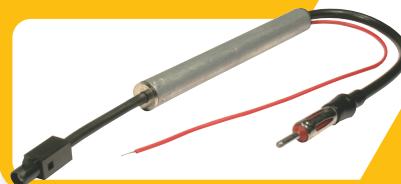

VWARB

1988-05
VW/European

- Antenna Adapter (reverse)

VWAKB

1988-05
VW/European

- Antenna Adapter Kit (standard and reverse)

VWA4B

2000-up Audi /
BMW / VW

- Amplified Antenna Adapter

Antenna Extension Cables

PART#	DESCRIPTION	UPC
AXT12	12" antenna extension cable.	033991-99545-1
AXT18	18" antenna extension cable.	033991-99546-8
AXT24	24" antenna extension cable.	033991-99547-5
AXT36	36" antenna extension cable.	033991-99548-2
AXT48	48" antenna extension cable.	033991-14218-3
AXT96	96" antenna extension cable.	033991-98381-6
AXT144	144" antenna extension cable.	033991-14216-9