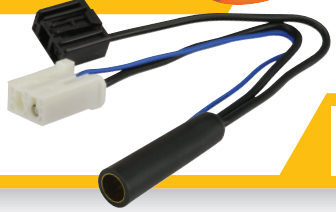

NAA2B

2007-up Nissan Versa

- Antenna Adapter.

LSAARB

New!

2002-up Lexus

- Antenna Adapter (reverse)

NAA2RB

2007-up Nissan Versa

- Antenna Adapter (Reverse).

MDA1B

1988-up GM Micro-Delco

- GM/Micro/Delco Antenna Adapter

NDAB

1987-06 Nissan

- Nissan Diversity Antenna Adapter.