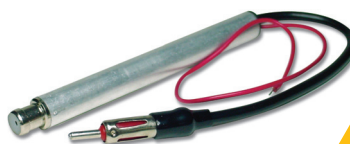

2005-up select
Subaru

- Antenna Adapter (Reverse)

VWA2B

1997-02 Volkswagen

- Volkswagen Amplified Antenna Adapter.

UAA2B

Universal Honda,
Kia, Nissan

- Antenna Adapter.