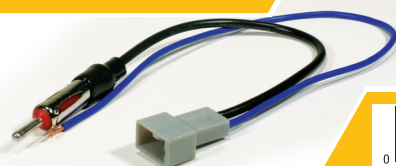

HAAB

2005-up select Honda

- Antenna Adapter