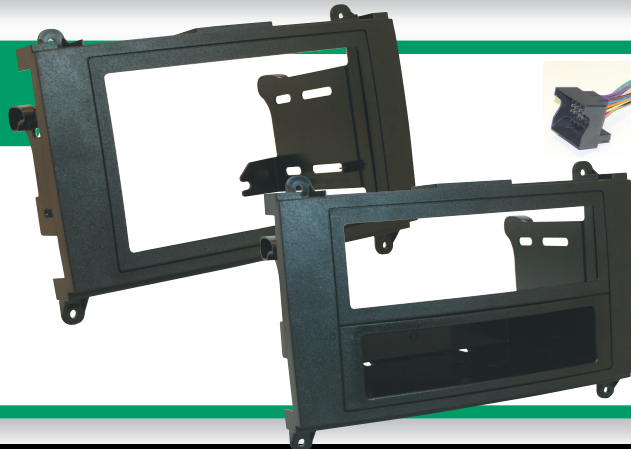

JEEP
2008-UP LIBERTY
2007-UP WRANGLER

DODGE
2007-UP AVENGER
2008-UP CARAVAN
2007-UP GRAND CARAVAN
2008-UP MAGNUM
2007-UP NITRO

CR1292B

Dodge Sprinter Installation Kit. Fits vehicles 2007-up.

2007-up
Dodge Sprinter