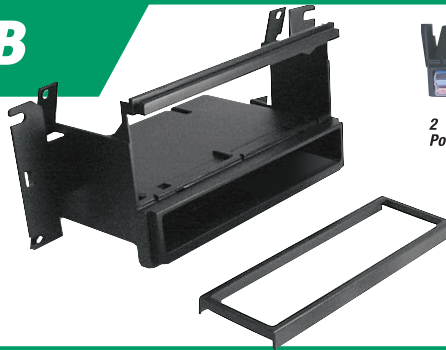

Mitsubishi Multi-Purpose Kit. Fits 13 vehicles 1983-1997.

1983-97 Mitsubishi, Dodge Eagle, Plymouth

MC01B
1987-93 Mitsubishi/Chrysler Harness.

MI02B
1994-up Mitsubishi/Dodge Harness.

DODGE
1993-95 COLT
1991-96 STEALTH

MITSUBISHI
1994-98 GALANT
1993-96 MIRAGE
1992-95 MONTERO

PLYMOUTH
1993-94 COLT

EAGLE
1993-96 SUMMIT

MI3013B

Mitsubishi Eclipse with 2 CD storage pocket. Fits vehicles 1995-05.

1995-05 Mitsubishi Eclipse

2 Disc Storage Pocket

MC01B
1987-93 Mitsubishi/Chrysler Harness.

MI02B
1994-up Mitsubishi/Dodge Harness.

EAGLE
1995-98 TALON

MITSUBISHI
1995-05 ECLIPSE

DAEWOO

DO2110B

Daewoo Kit with 2 CD pocket. Fits vehicles 2000-02.

2000-02 Daewoo