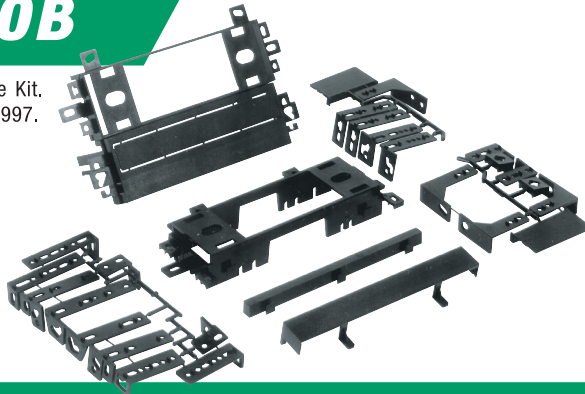

EAGLE
1989-92 SUMMIT
1992-96 SUMMIT WAGON
1990-94 TALON

MITSUBISHI
1990-94 ECLIPSE
1992-95 EXPO-LRV
1989-93 GALANT
1984-88 GALANT SIGMA

MC01B
1987-93 Mitsubishi/Chrysler Harness.

MI02B
1994-up Mitsubishi/Dodge Harness.

MITSUBISHI (Cont'd)
1987-92 MIGHTY MAX PICKUP
1989-92 MIRAGE
1989-91 MONTERO
1989-91 SIGMA
1983-89 STARION
1987-91 VAN / WAGON

PLYMOUTH
1987-88 COLT
1992-94 COLT VISTA
1984-86 CONQUEST
1990-94 LASER

MI2010B

Mitsubishi Multi-Purpose Kit. Fits 13 vehicles 1983-1997.

1983-97 Mitsubishi, Dodge Eagle, Plymouth

MC01B
1987-93 Mitsubishi/Chrysler Harness.

MI02B
1994-up Mitsubishi/Dodge Harness.

DODGE
1993-95 COLT
1991-96 STEALTH