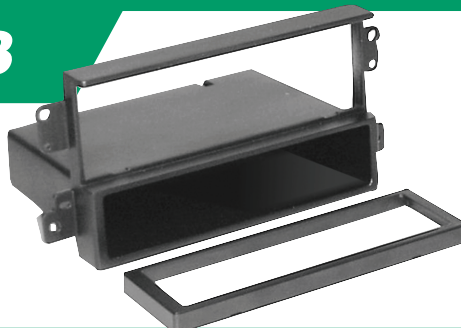

MC01B
1987-93 Mitsubishi/Chrysler Harness.

MI02B
1994-up Mitsubishi/Dodge Harness.

EAGLE
1995-98 TALON

MITSUBISHI
1995-05 ECLIPSE

DAEWOO

DO2110B

Daewoo Kit with 2 CD pocket. Fits vehicles 2000-02.

2000-02 Daewoo