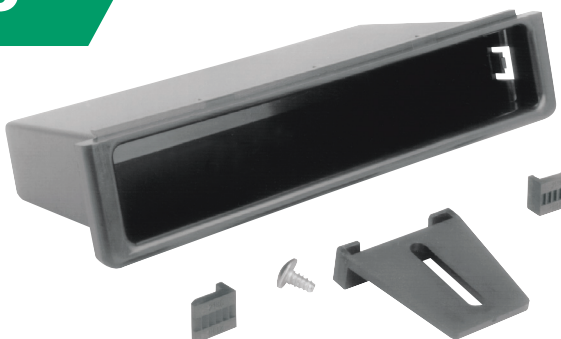

1995-up
Ford
Lincoln
Mercury

FORD
1997-02 CLUB WAGON
1995-02 CROWN VICTORIA
1997-02 ECONOLINE
2001-UP ESCAPE
2000-02 EXCURSION

FORD (Cont'd)
1998-02 EXPEDITION
1995-00 EXPLORER
2001-01 EXPLORER 2-DR
2001-02 EXPLORER
SPORT TRAC
1997-02 F SERIES PICKUP
1999-02 F-SERIES SUPER DUTY PICKUP
1995-UP RANGER
1999-02 WINDSTAR

LINCOLN
1995-97 CONTINENTAL
1995-98 MARK VIII
1995-97 TOWN CAR

MAZDA
1995-UP B SERIES PICKUP

MERCURY
2001-02 COUGAR
1995-02 GRAND MARQUIS
2005-UP MARINER
1996-02 MOUNTAINEER

FD1325B

Ford F-Series Pickup/Expedition/Navigator Kit. Fits vehicles 1997-03.

1997-03
Ford
Lincoln