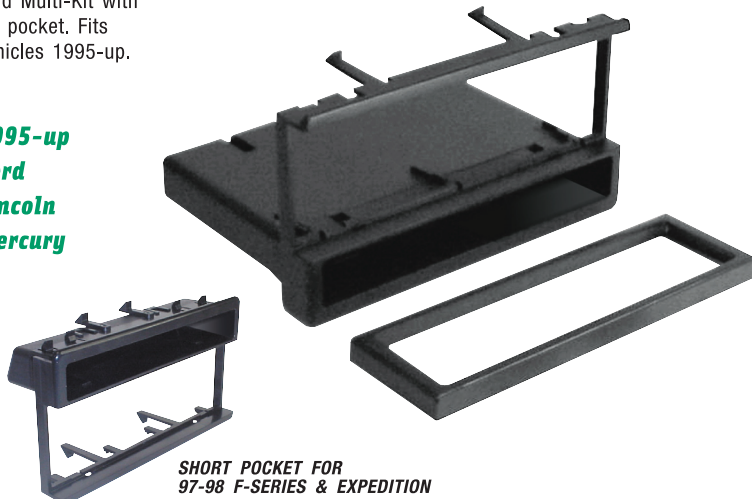

FD1327B

**1 DISC
STORAGE
POCKET**

FD02B
1986-up
Ford
Harness.

FD16B
1998-up
Ford
Harness.

FDK10B
1988-97 Select
Ford, Lincoln,
Mercury, Mazda
Premium Sound
Harness.

Ford Multi-Kit with
CD pocket. Fits
vehicles 1995-up.

1995-up
Ford
Lincoln
Mercury