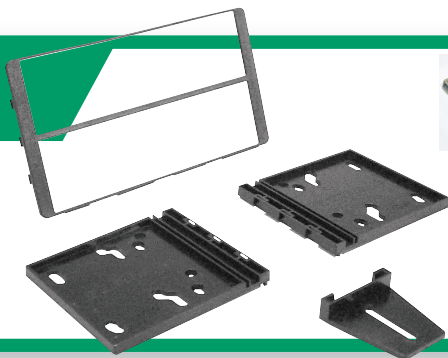

Ford /Mercury/Mazda Double ISO Din Kit.

1995-up
Ford, Mazda
Mercury

FD02B
1986-up
Ford
Harness.

FD16B
1998-up
Ford
Harness.

FDK10B
1988-97 Select
Ford, Lincoln,
Mercury, Mazda
Premium Sound
Harness.

FORD
1995-02 EXPLORER 2 DR/4 DR
1995-UP RANGER PICKUP