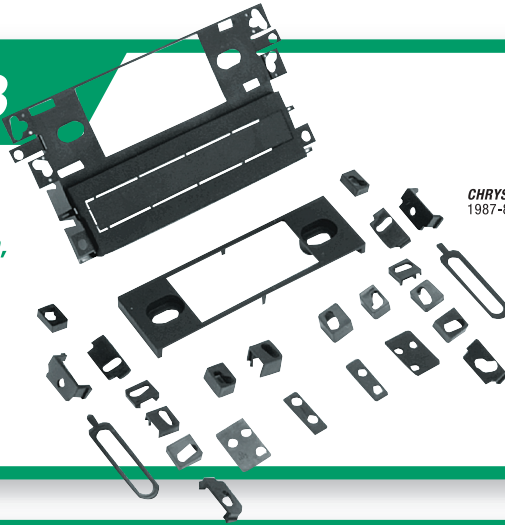

VW03B
2002-up
Volkswagen
and BMW
Harness.

VWA3B
2002-up
Volkswagen
and BMW
Harness.

800.363.4490 ext 1

www.scosche.com

sales hot line

SCOSCHE®

Installation Kits

CHRYSLER

MI1540B

Mitsubishi Multi-Purpose Kit. Fits 22 vehicles 1984-96.

1984-96 Chrysler, Dodge, Eagle, Mitsubishi Plymouth

CHRYSLER
1987-89 CONQUEST

DODGE
1989-92 COLT
1984-86 CONQUEST
1987-93 D50
1987-88 RAIDER
1987-93 RAM 50