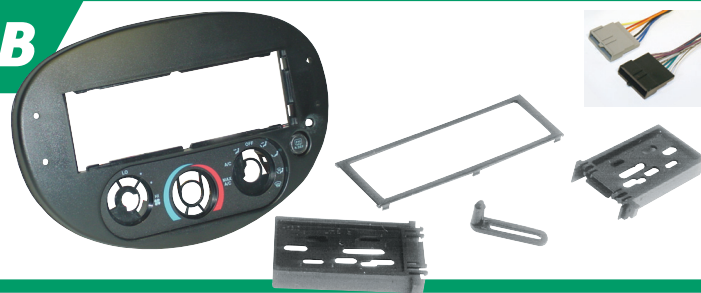

FD02B
1986-up
Ford
Harness.

**INCLUDES THE ABOVE
WIRING HARNESS**

0 3 3 9 9 1 1 3 6 1 0 6