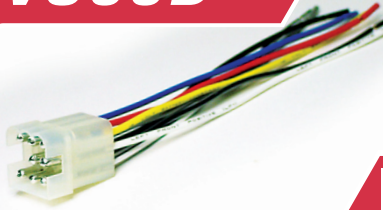

Car Stereo Harnesses

VOLVO

V000B

1981-up Volvo

- Plugs directly into vehicle harness.
- Power / 4 Speaker