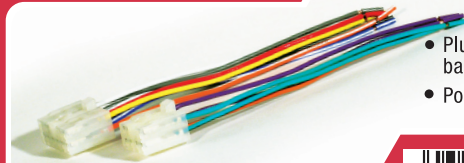

TA02RB

1987-up Toyota

- Plugs directly into back of factory stereo.
- Power / 4 Speaker