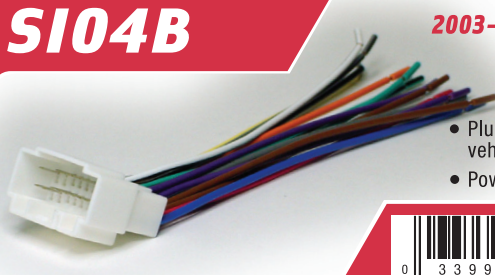

SI04B

2003-up Suzuki

- Plugs directly into vehicle harness.
- Power / 4 Speaker