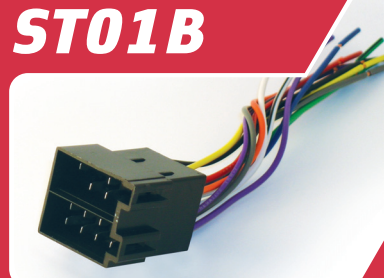

ST01B

2008-up Smart Car

- Plugs directly into vehicle harness.
- Power / 4 Speaker

SMART