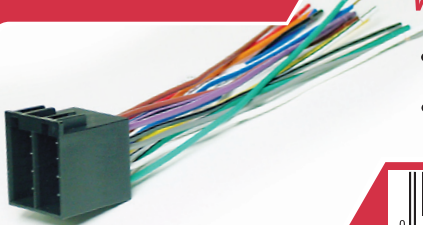

VW01B

1986-up Select Volkswagen

- Plugs directly into vehicle harness.
- Power / 4 Speaker