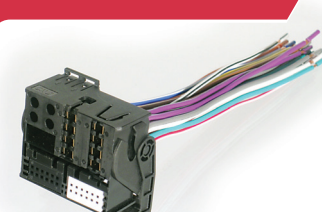

VW03RB

2002-up Audi/BMW and Volkswagen

- Plugs directly into back of factory stereo.
- Power / 4 Speaker

VOLKSWAGEN