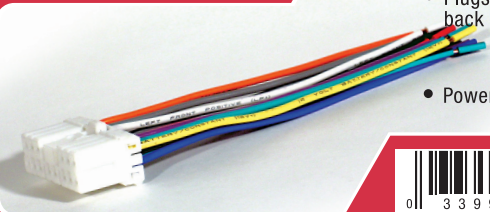

SU03RB

1993-up Subaru

- Plugs directly into back of factory stereo.
- Power / 4 Speaker