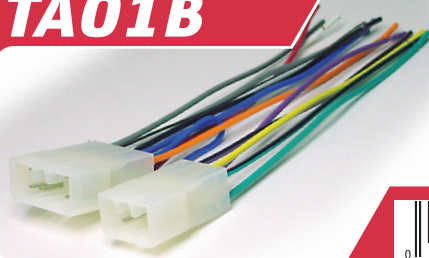

TA01B

1982-86 Toyota

- Plugs directly into vehicle harness.
- Power / 4 Speaker