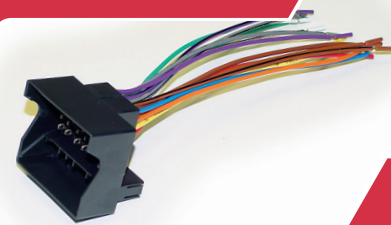

VW03B

2002-up Audi/BMW and Volkswagen

- Plugs directly into vehicle harness.
- Power / 4 Speaker