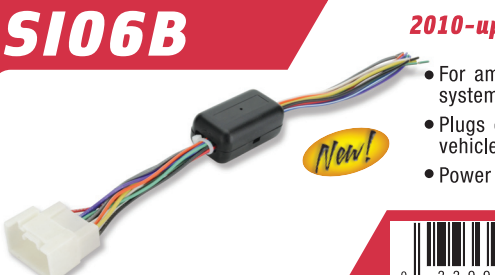

SI06B

2010-up Suzuki

- For amplified sound systems.
- Plugs directly into vehicle harness.
- Power / 4 Speaker