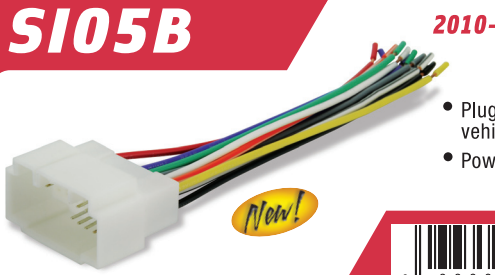

## ST01B

2008-up Smart Car

- Plugs directly into vehicle harness.
- Power / 4 Speaker

SMART

## SI05B

2010-up Suzuki

- Plugs directly into vehicle harness.
- Power / 4 Speaker

## ST01RB

2008-up Smart Car

- Plugs directly into back of factory stereo.
- Power / 4 Speaker