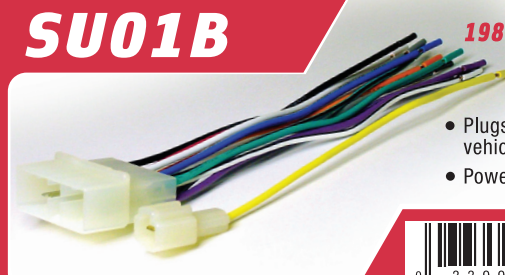

SU01B

1985-92 Subaru

- Plugs directly into vehicle harness.
- Power / 4 Speaker