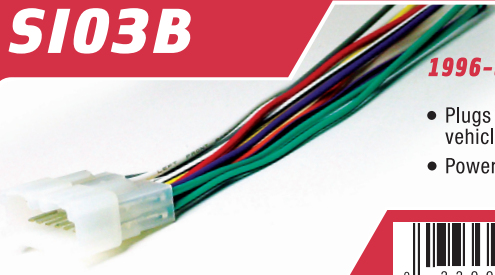

## SI06RB

2010-up Suzuki

- For amplified sound systems.
- Plugs directly into back of a factory stereo.
- Power / 4 Speaker

SUZUKI