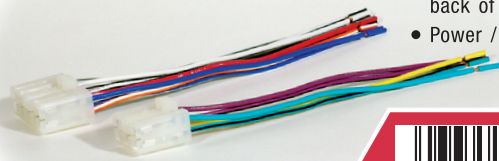

TA01RB

1982-86 Toyota

- Plugs directly into back of factory stereo.
- Power / 4 Speaker