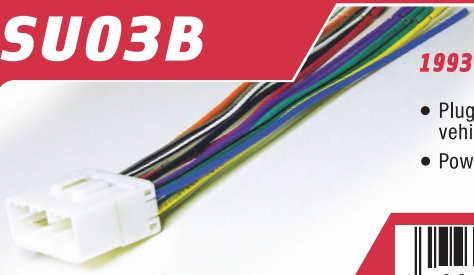

Car Stereo Harnesses

SUBARU

SU03B

1993-up Subaru

- Plugs directly into vehicle harness.
- Power / 4 Speaker