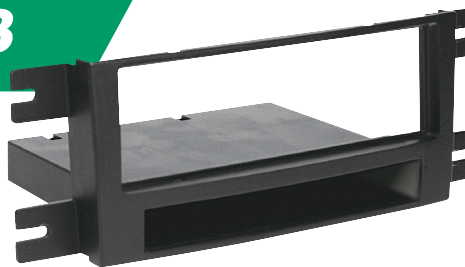

CR1284B

Chrysler Pacifica Pocket
Kit. Fits 2004-up

2004-up
Chrysler
Pacifica