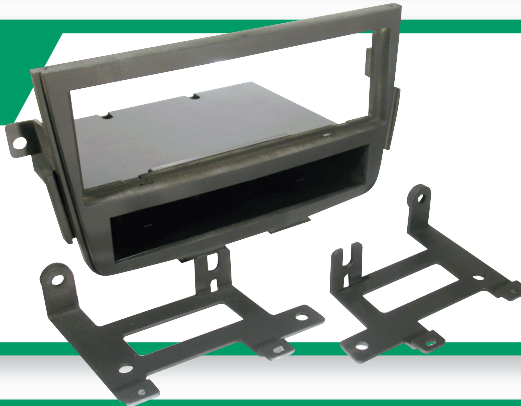

## AA1576B

Acura MDX, Pocket kit with trip  
computer brackets.  
Fits 2001-06.

2001-06  
Acura  
MDX

HA08B  
1998-up  
Honda Harness.