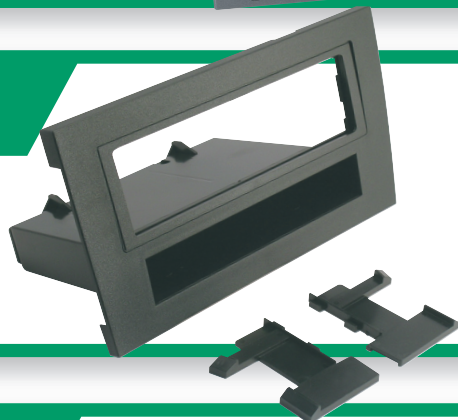

AU2390B

Audi A4 Pocket Installation Kit. Fits models 2002-up.

2002-up
Audi
A4