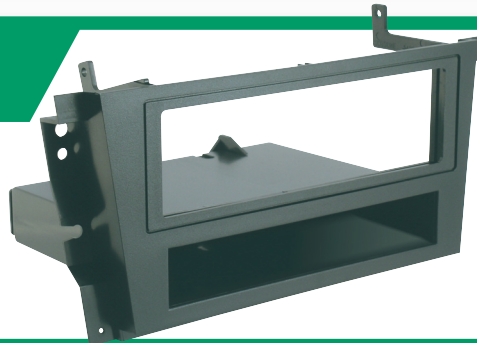

HA08B
1998-up
Honda Harness.