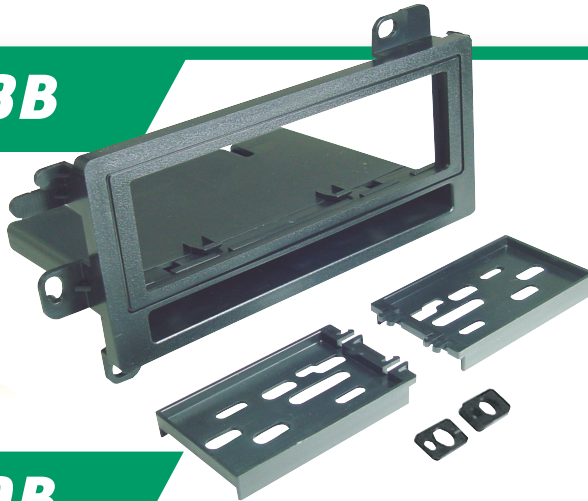

Installation Kits

CHRYSLER

CJ1278B

Chrysler Kit with CD pocket. Fits vehicles 1974-up.

1974-up
Chrysler
Dodge
Eagle
Jeep
Plymouth

CR01B
1984-up Chrysler/Jeep
Harness.
1987-Up Cherokee,
1997-Up Wrangler.

CHRYSLER

1995-00 CIRRUS
1993-97 CONCORDE
1979-83 CORDOBA
1983-84 E CLASS
1979-93 FIFTH AVENUE
1979-93 IMPERIAL
1984-86 LASER
1977-88 LE BARON
1987-93 LE BARON "COUPE"
1989-95 LE BARON GTC
1985-89 LE BARON GTS
1989-94 LE BARON LANDAU
1994-97 LHS
1975-81 NEWPORT
1975-96 NEW YORKER
1995-00 SEBRING
1996-00 SEBRING CONVERTIBLE
1990-00 TOWN & COUNTRY

DODGE

1979-82 024
1982-83 400
1983-88 600 ES
1985-89 ARIES
1981-84 ARIES
1976-80 ASPEN
1995-00 AVENGER
1984-00 CARAVAN
1997-00 DAKOTA
1987-96 DAKOTA
1984-93 DAYTONA
1977-89 DIPLOMAT
1998-00 DURANGO
1988-93 DYNASTY
1993-97 INTREPID
1985-89 LANCER
1978-79 MAGNUM
1980-83 MIRADA
1974-78 MONACO
1995-99 NEON
1978-90 OMNI
1974-93 PICKUP FULLSIZE
1994-01 RAM PICKUP
1978-01 RAM VAN
1974-93 RAMCHARGER
1982-84 RAMPAGE
1975-77 ROYAL MONACO
1987-94 SHADOW
1989-95 SPIRIT
1979-81 ST. REGIS
1995-00 STRATUS

EAGLE

1993-97 VISION

JEEP

1997-01 CHEROKEE
1993-98 GRAND CHEROKEE
1992 GRAND WAGONEER
1997-01 WRANGLER