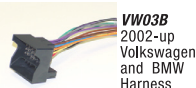

AU2380B

Audi A6 DIN Pocket Installation Kit Fits 2000-up Vehicles.

2000-up
Audi A6