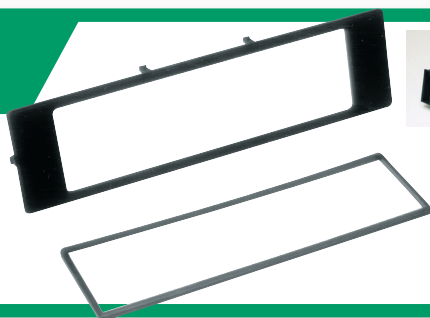

AU2300B

Trim Panel for Audi vehicles 1996-99.

1996-99
Audi

AUDI
1996-99 A4
1998-99 A6
1992-99 A8