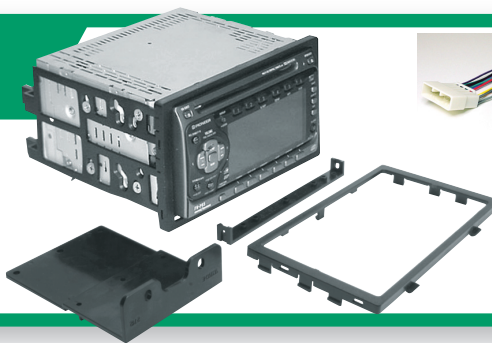

## HA1566B

Honda/Acura Double ISO Kit. 2 single DINs or 1 double DIN. Fits vehicles 1990-up.

**1990-up Acura**  
**Honda**  
**Isuzu**

**HA02B**  
1986-up  
Honda/Acura  
Harness.

**HA08B**  
1998-up  
Honda  
Harness.