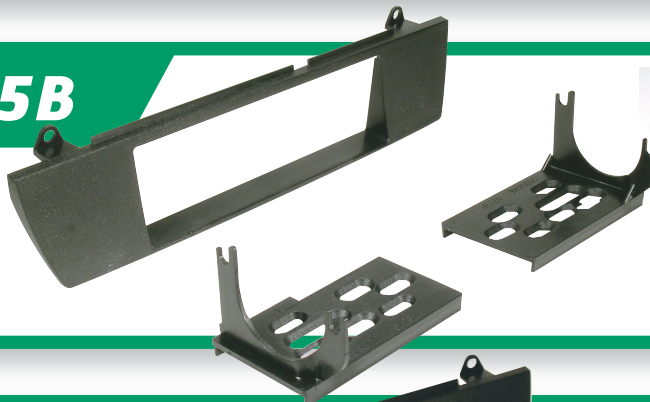

## BW2330B

BMW 5-Series Trim Panel Kit. Fits vehicles 1997-03. Not for use on vehicles with NAV screens.

**1997-03**  
**BMW 5-Series**  
**2002-06 X5**

**BW01B**  
1990-up  
BMW  
Harness.

**VWAB**  
Antenna  
Adaptor.

## BW2335B

BMW Z4 Trim Panel Kit. Fits vehicles 2003-up.

**2003-UP**  
**BMW**  
**Z4**

**BW01B**  
1990-up  
BMW  
Harness.

**VWAB**  
Antenna  
Adaptor.