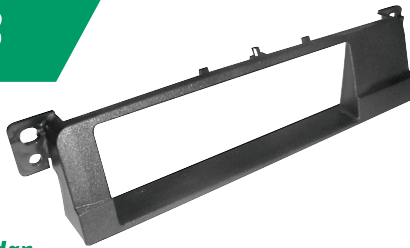

## AU2392B

Audi A3 DIN Installation Kit. Fits models 2006-up.

**2006-up**  
**Audi**  
**A3**

**VW03B**  
2002-up  
Volkswagen  
and BMW  
Harness..

**VWA4B**  
2000-up  
Audi/BMW/VW  
Antenna  
Adaptor.

**BMW**

## BW2320B

BMW 3-Series Trim Panel Kit. Fits vehicles 1999-05.

**1999-06 BMW 3-Series**  
**Coupe/Convertible**  
**1999-05 BMW 3-Series Sedan**

**BW01B**  
1990-up  
BMW  
Harness.

**VWAB**  
Antenna  
Adaptor.