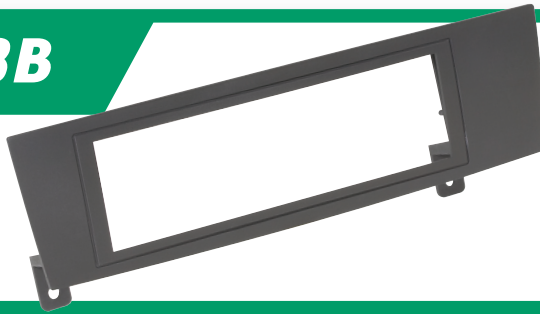

Installation Kits

BMW

BW2338B

BMW 3-Series DIN Installation Kit. Fits vehicles 2006-up.

2006-UP
BMW
3-SERIES Sedan

RECESS
DIN

SPECIFIC
KIT