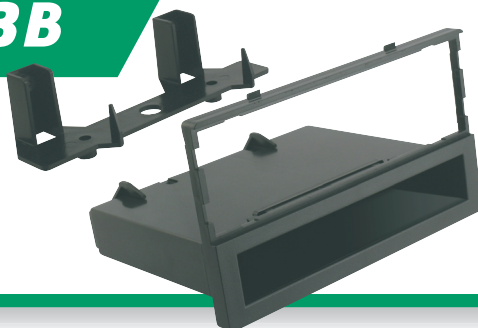

HA1563B

Honda/Acura Multi Kit.
Fits models 1990-up.

1990-up
Acura
Honda

HA02B
1986-up
Honda/Acura
Harness.

HA08B
1998-up
Honda
Harness.

ACURA		HONDA	
1990-01	INTEGRA	1990-93	ACCORD
1986-90	LEGEND	2006-UP	CIVIC (NAV DASH)
1995-98	TL	1999-00	CIVIC
1992-92	VIGOR	1997-01	CRV
		1995-02	ODYSSEY
		1992-01	PRELUDE
		ISUZU	
		1996-99	OASIS

LEGEND

FITS SPECIFIC
KITS

IN-DASH SOUNDKASE
KITS FOR DVD/
CD STORAGE

ISO DIN FLUSH TRIM/
MOUNT WITH SIDE
LOCKING

KITS THAT PROVIDE A
RECESS FACE FOR FLUSH
MOUNT DIN INSTALLATIONS

FITS MULTIPLE
KITS

SNAP-IN OR
MOLDED POCKET

ISO MOUNT ONLY

METAL KIT

DOUBLE
DIN KIT

800.621.3695 ext 3

800.350.0687

tech support

fax orders