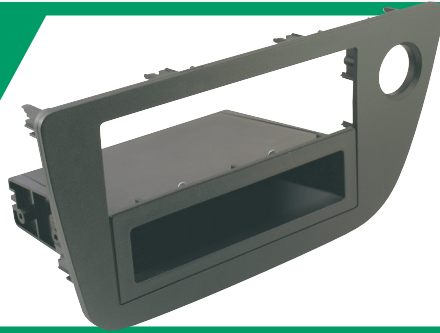

## AA1568B

Acura RSX ISO, Pocket/Double ISO.  
Fits 2002-06.

2002-06  
Acura  
RSX

HA08B  
1998-up  
Honda Harness.